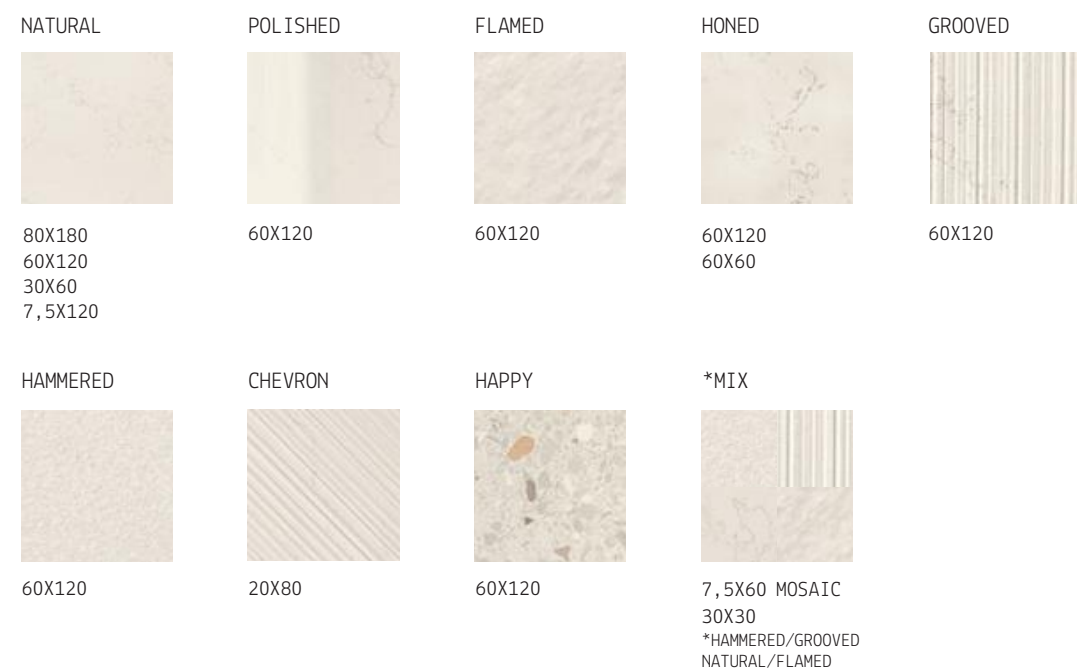

SCW SIZES AND TEXTURES

SCW CODES

SIZE	Natural	Polished	Flamed	Honed	Grooved	Hammered	Chevron	Happy	Mix
80X180	4101019	-	-	-	-	-	-	-	-
60X120	4101020	4101027	4101023	4101026	4101025	4101024	-	4101028	-
60X60	-	-	-	4101031	-	-	-	-	-
30X60	4101021	-	-	-	-	-	-	-	-
20X80	-	-	-	-	-	-	4101030	-	-
7,5X120	4101029	-	-	-	-	-	-	-	-
7,5X60	-	-	-	-	-	-	-	-	4101037
MOSAIC	-	-	-	-	-	-	-	-	4101053
							Bianco	Mandarino	
Waffle							4101032	4101033	
Bloom							4101034	4101035