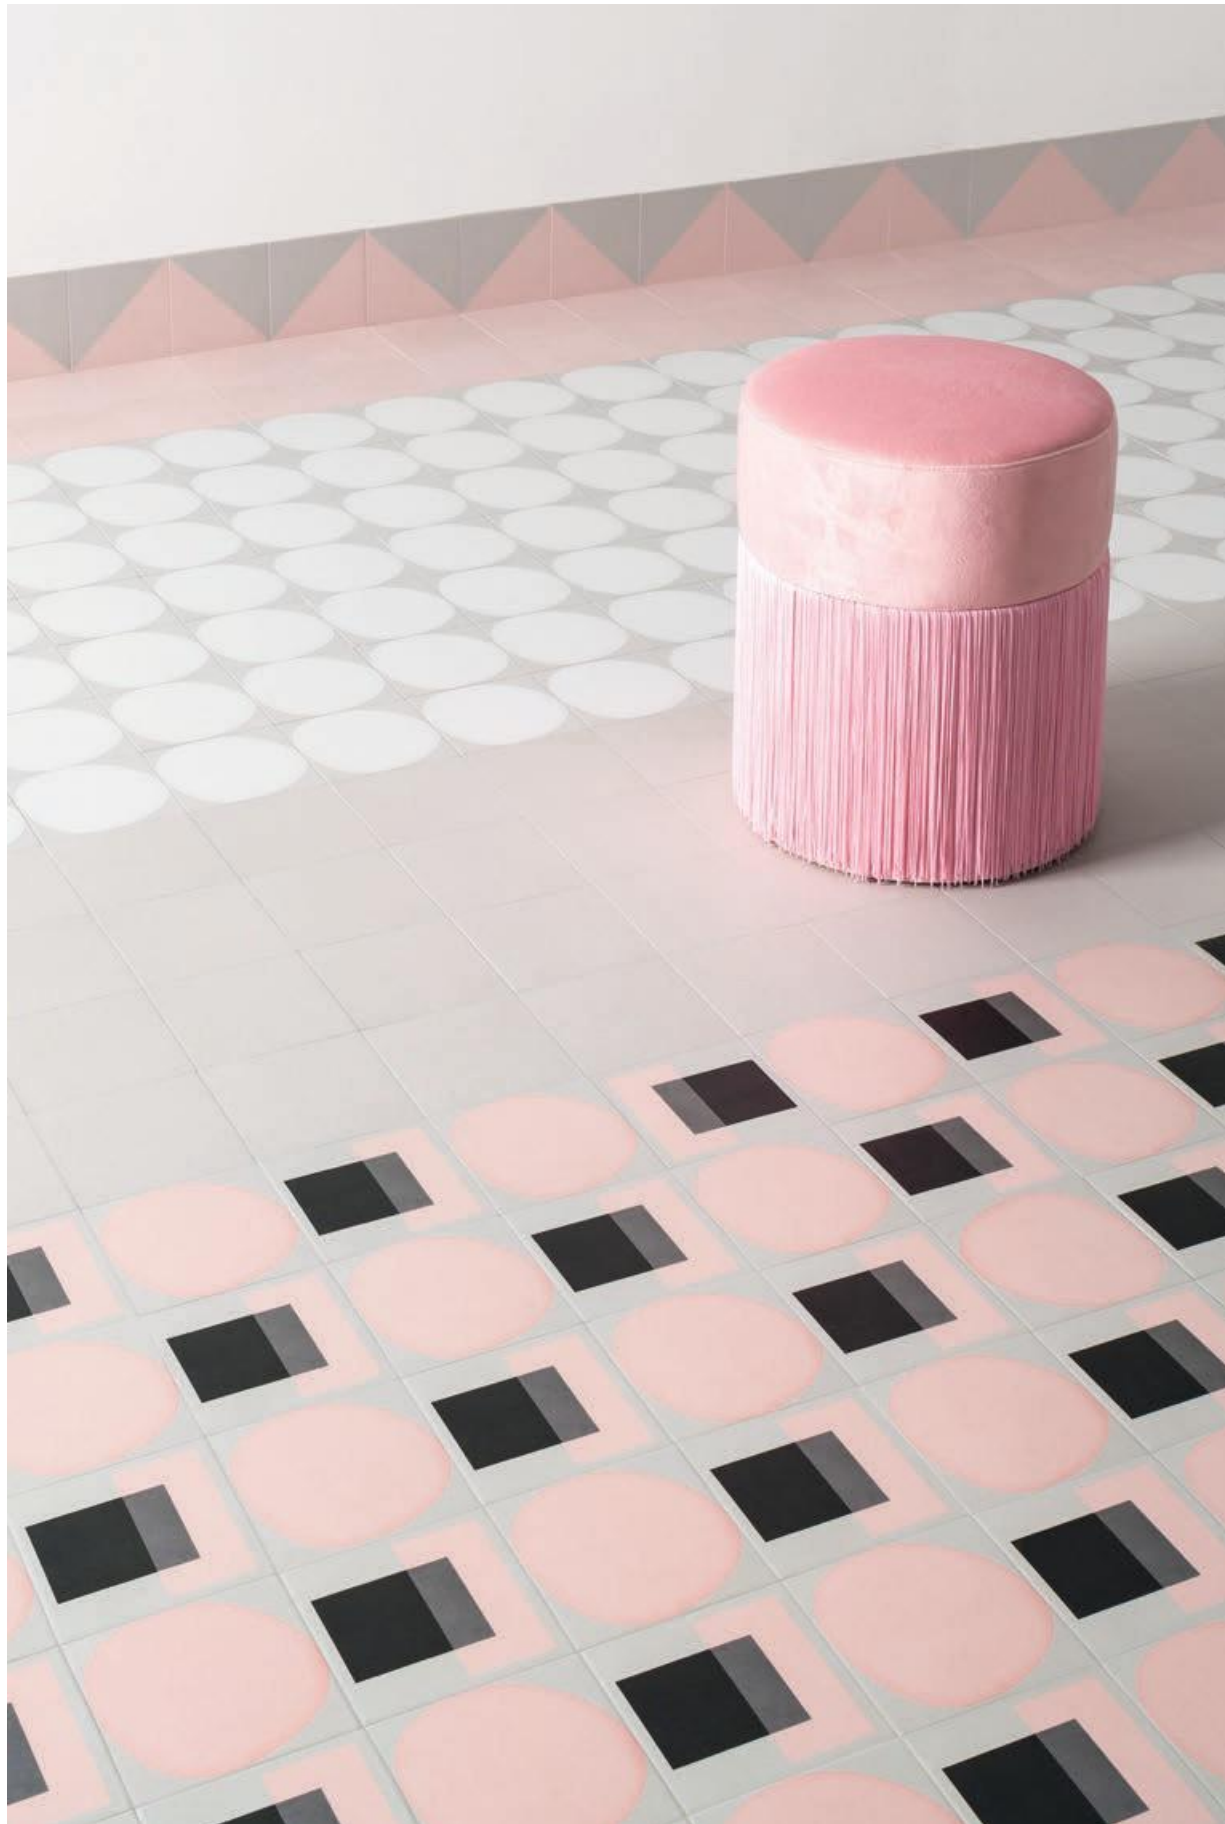

PULP GROUTS

PULP
ALL COLORS

colori stucchi consigliati / advised grouts colors
Kerakoll KK 2

FUTURA

Wall Futura Grid Black 15x15 - Floor Futura Drop Black 15x15

Futura Drop White - Futura Half White 15x15

Futura Half Rose - Futura Rose / Drop White / Grey / T Rose / Drop Rose 15x15