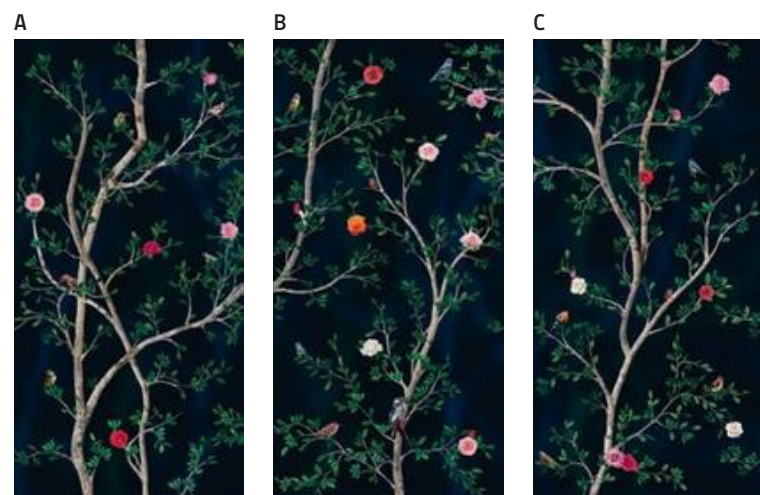

PAPER41 LUX

TECHNOLOGY PORCELLANATO DIGITALE HD CON COLORAZIONI A FREDDO - HD COLD GLAZING DIGITAL PORCELAIN

FINISH LUCIDO RETTIFICATO - GLOSSY RECTIFIED

SIZES 60x120

THICKNESS 6 MM

LARS

4100994 LARS

| | | | | | |
|---|---|---|---|---|---|
| A | B | C | A | B | C |
| C | A | B | C | A | B |
| B | C | A | B | C | A |
| A | B | C | A | B | C |