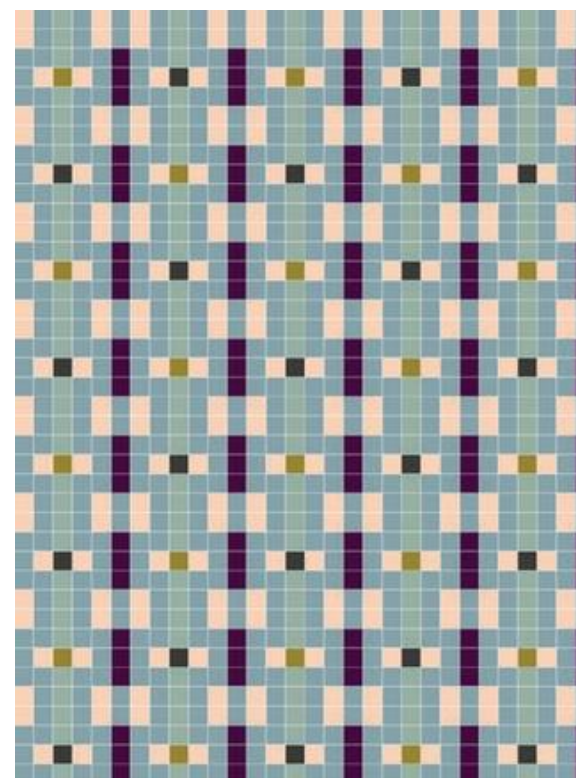

Pixel 41 is a collection with an infinite range of possibilities, that's why we have developed a simulator with 20 different laying patterns, deliberately chosen with repeatable patterns in order to demonstrate how the performance of a single pattern can be changed through the simple modification of the color of the product and the grout. You can easily access it through our website, as part of the Pixel 41 collection, or by typing pixel.41zero42.com on the internet. Thanks to the simulator, you can customize the selected model with an automatic final count of the number of pieces, boxes, square meters, and scrap needed to make your composition. The count will be of the required square footage, having previously entered the dimensions you want to obtain, but the maximum viewable area of laying will be 500x500 cm - base x height. Furthermore, you will be able to see the last 41 schemes previously realized.

05 Purple / 11 Powder / 15 Khaki / 26 Antrax / 32 Cloud / 34 Celadon