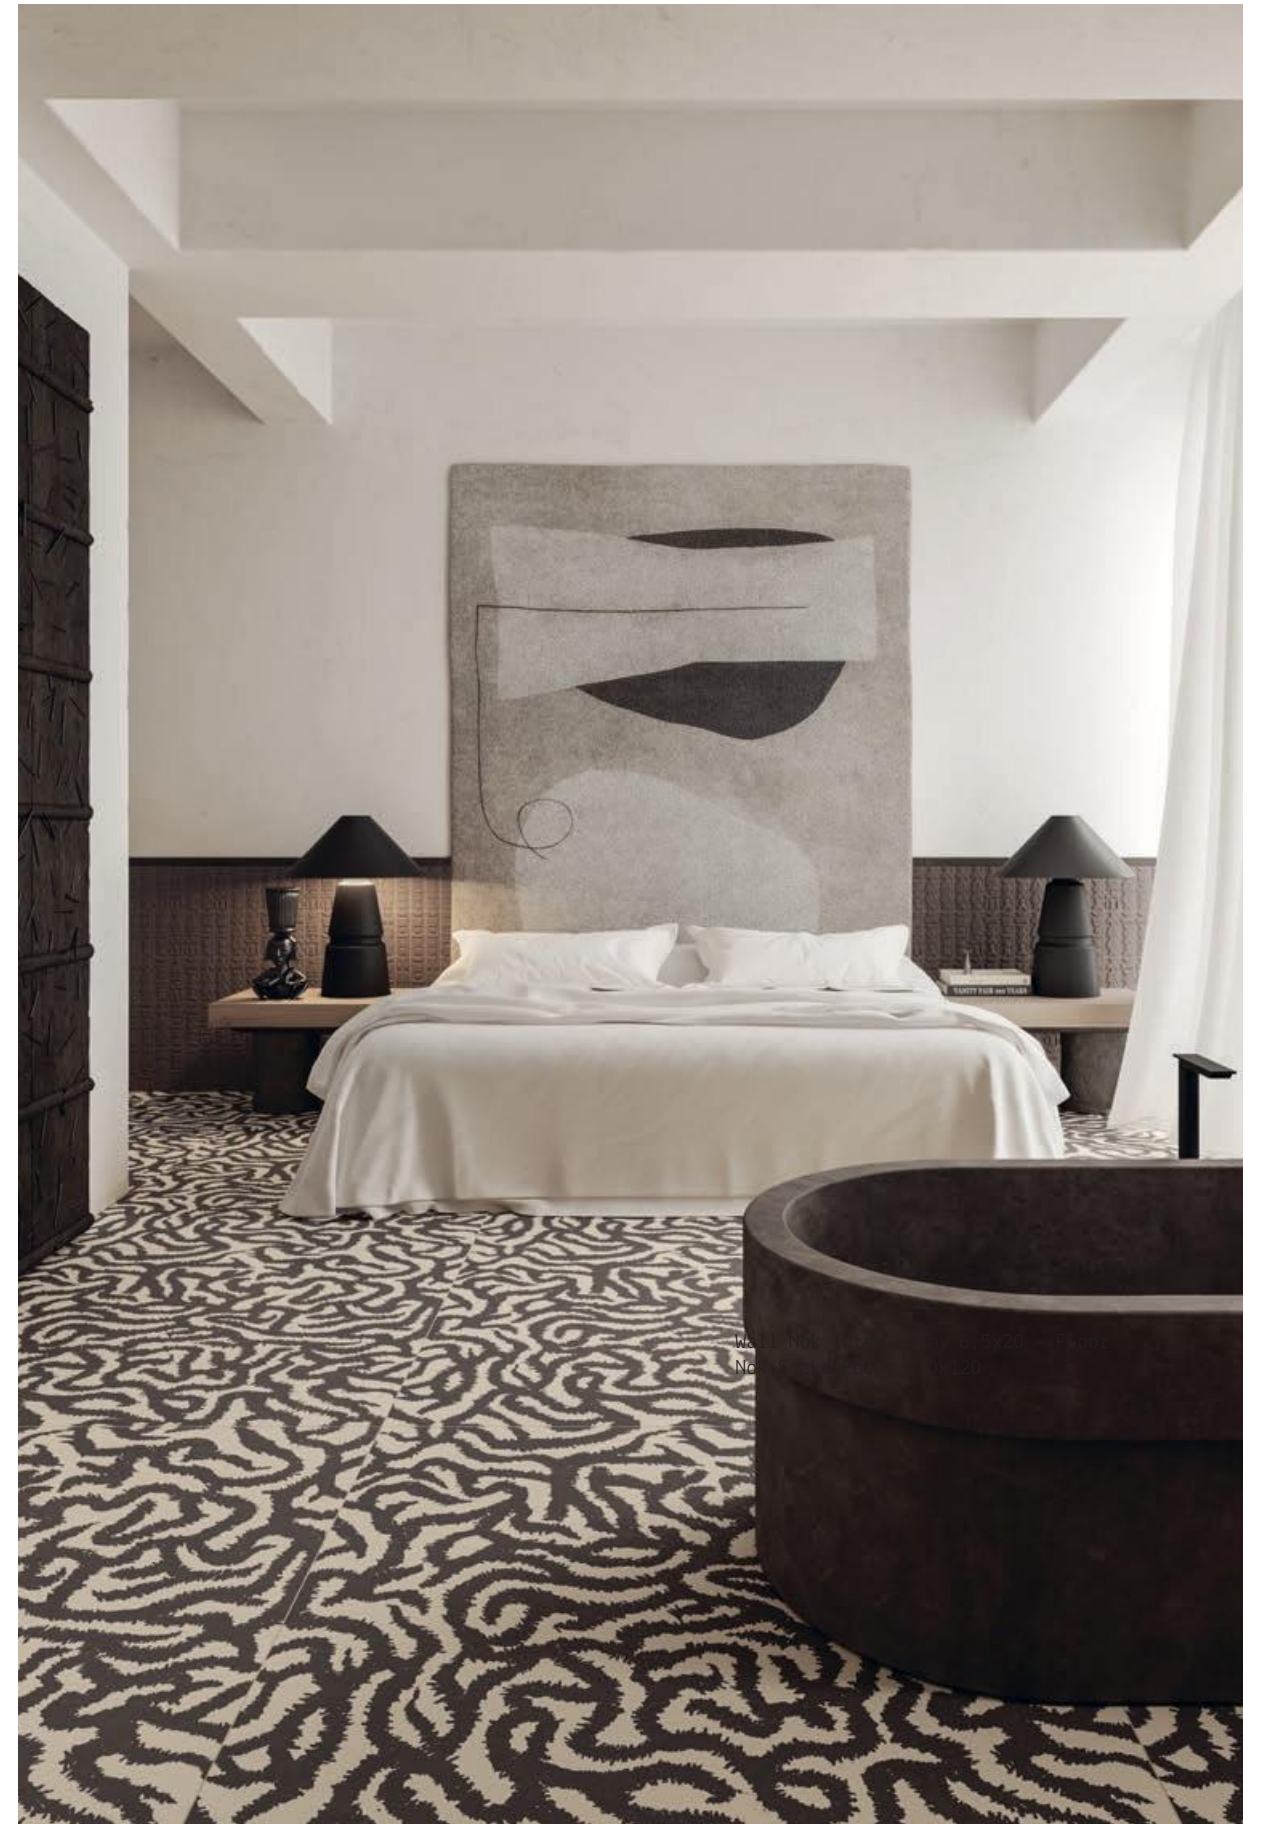

Nok Terra

Nok Taupe

Nok Ebony

Nok Totem Ivory 6,5x20

Wall Nok Totem Ebony 6,5x20 - Floor Nok Snake Ebony 120x120

Nok Crock Ebony 40x40

Nok Snake Terra 120x120

TECHNICAL DETAILS