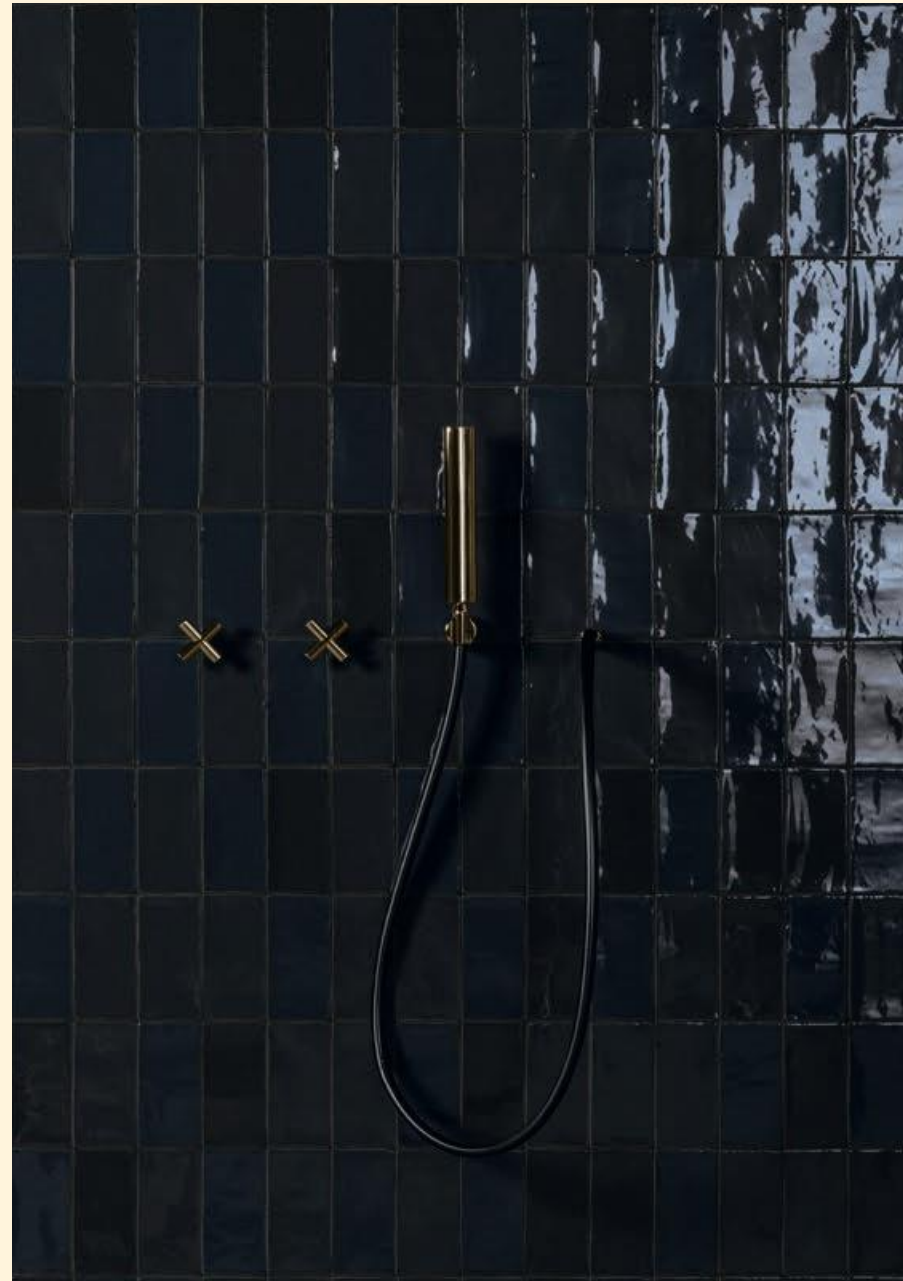

NERO

colori stucchi consigliati / advised grouts colors

Kerakoll KK 2

Kerakoll KK 6

Kerakoll KK 12

[PACKING - CLICK HERE](#)

HOPS

Hops Lux Nero 7,5x15