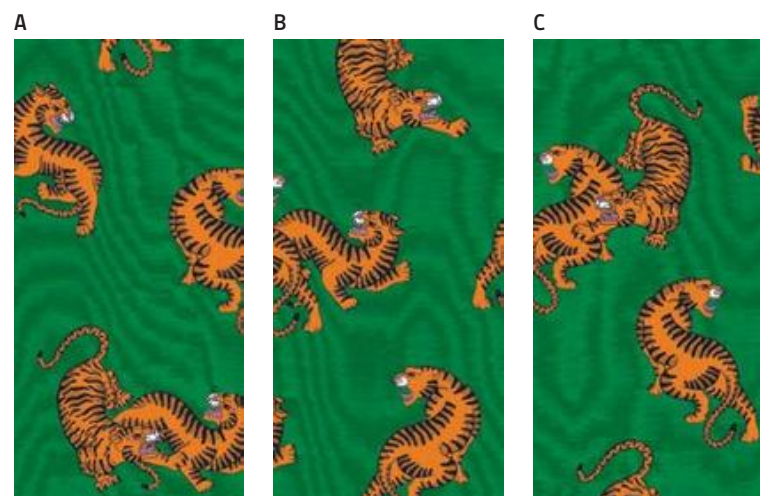

GIANNI

4100995 GIANNI

A	B	C	A	B	C
C	A	B	C	A	B
B	C	A	B	C	A
A	B	C	A	B	C