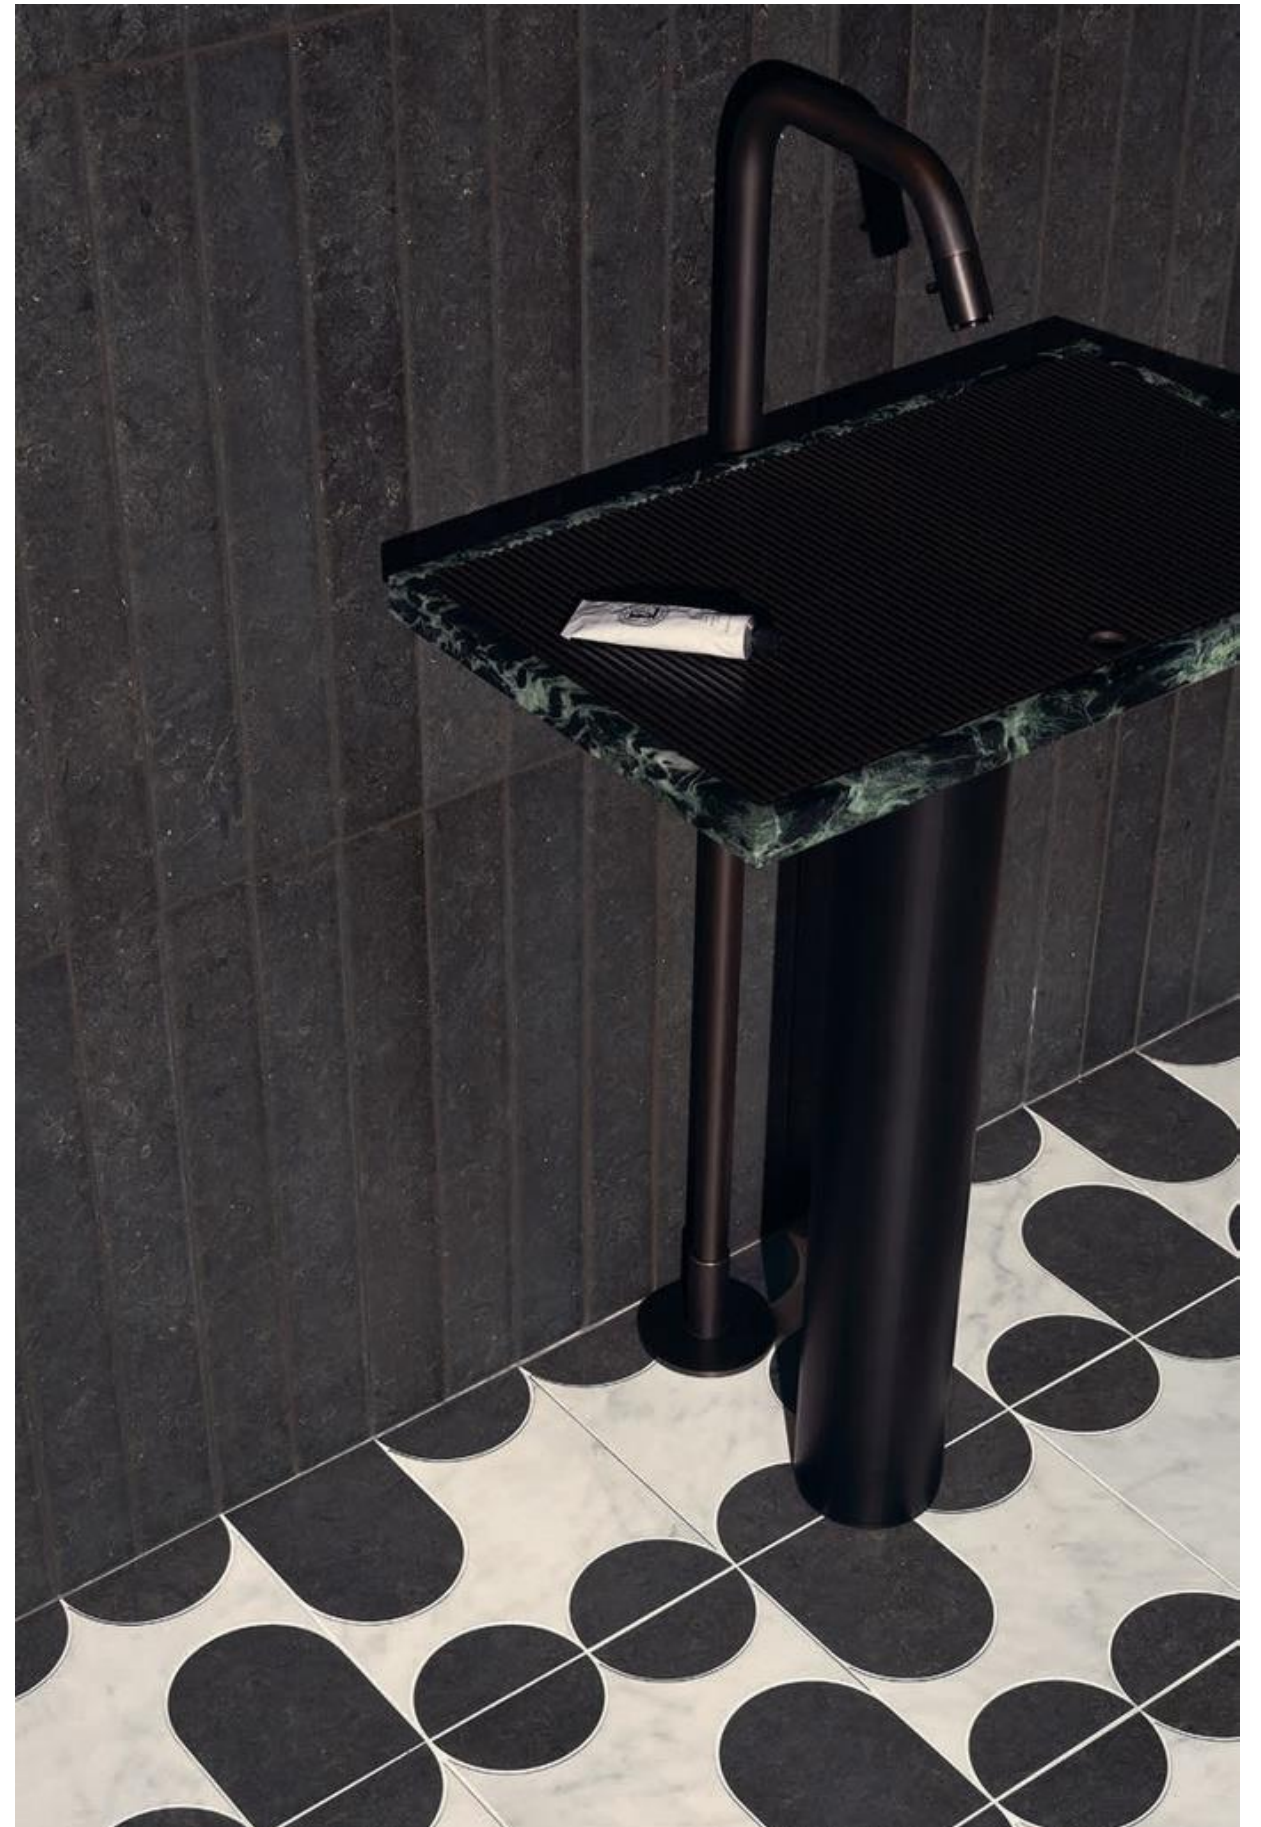

Wall Italic Cushion Lava 7,5x60 - Floor Italic Mosaic Mix C 30x30