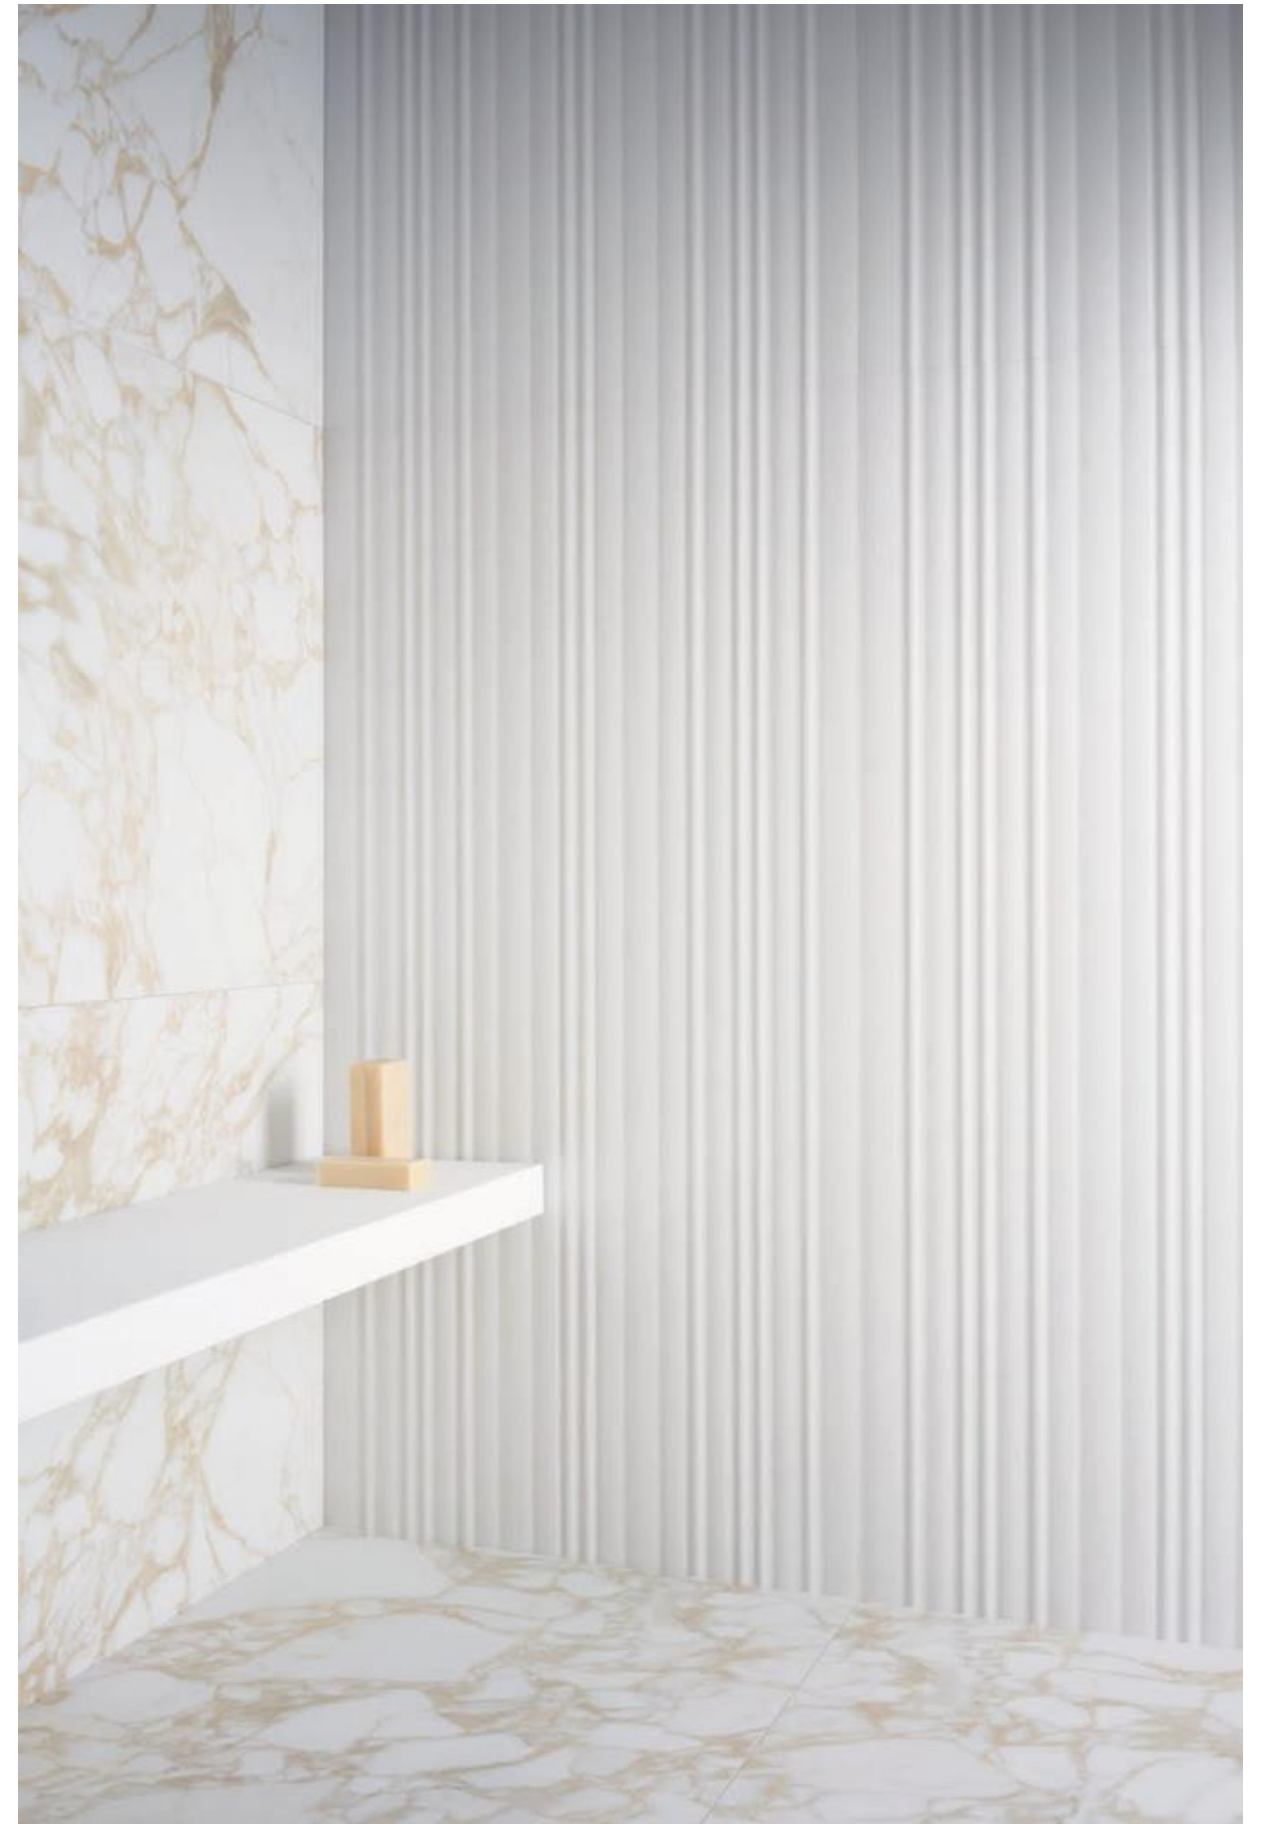

Wall Pulp Gold Double Honed 60x120 - Parallel 60x120 - Floor Pulp Gold Raw 60x120

TECHNICAL DETAILS

PULP

TECHNOLOGY PORCELLANATO DIGITALE HD AD IMPASTO COLORATO - HD DIGITAL COLORED BODY PORCELAIN

FINISH RETTIFICATO - RECTIFIED - DOUBLE POLISHED / DOUBLE HONED / RAW