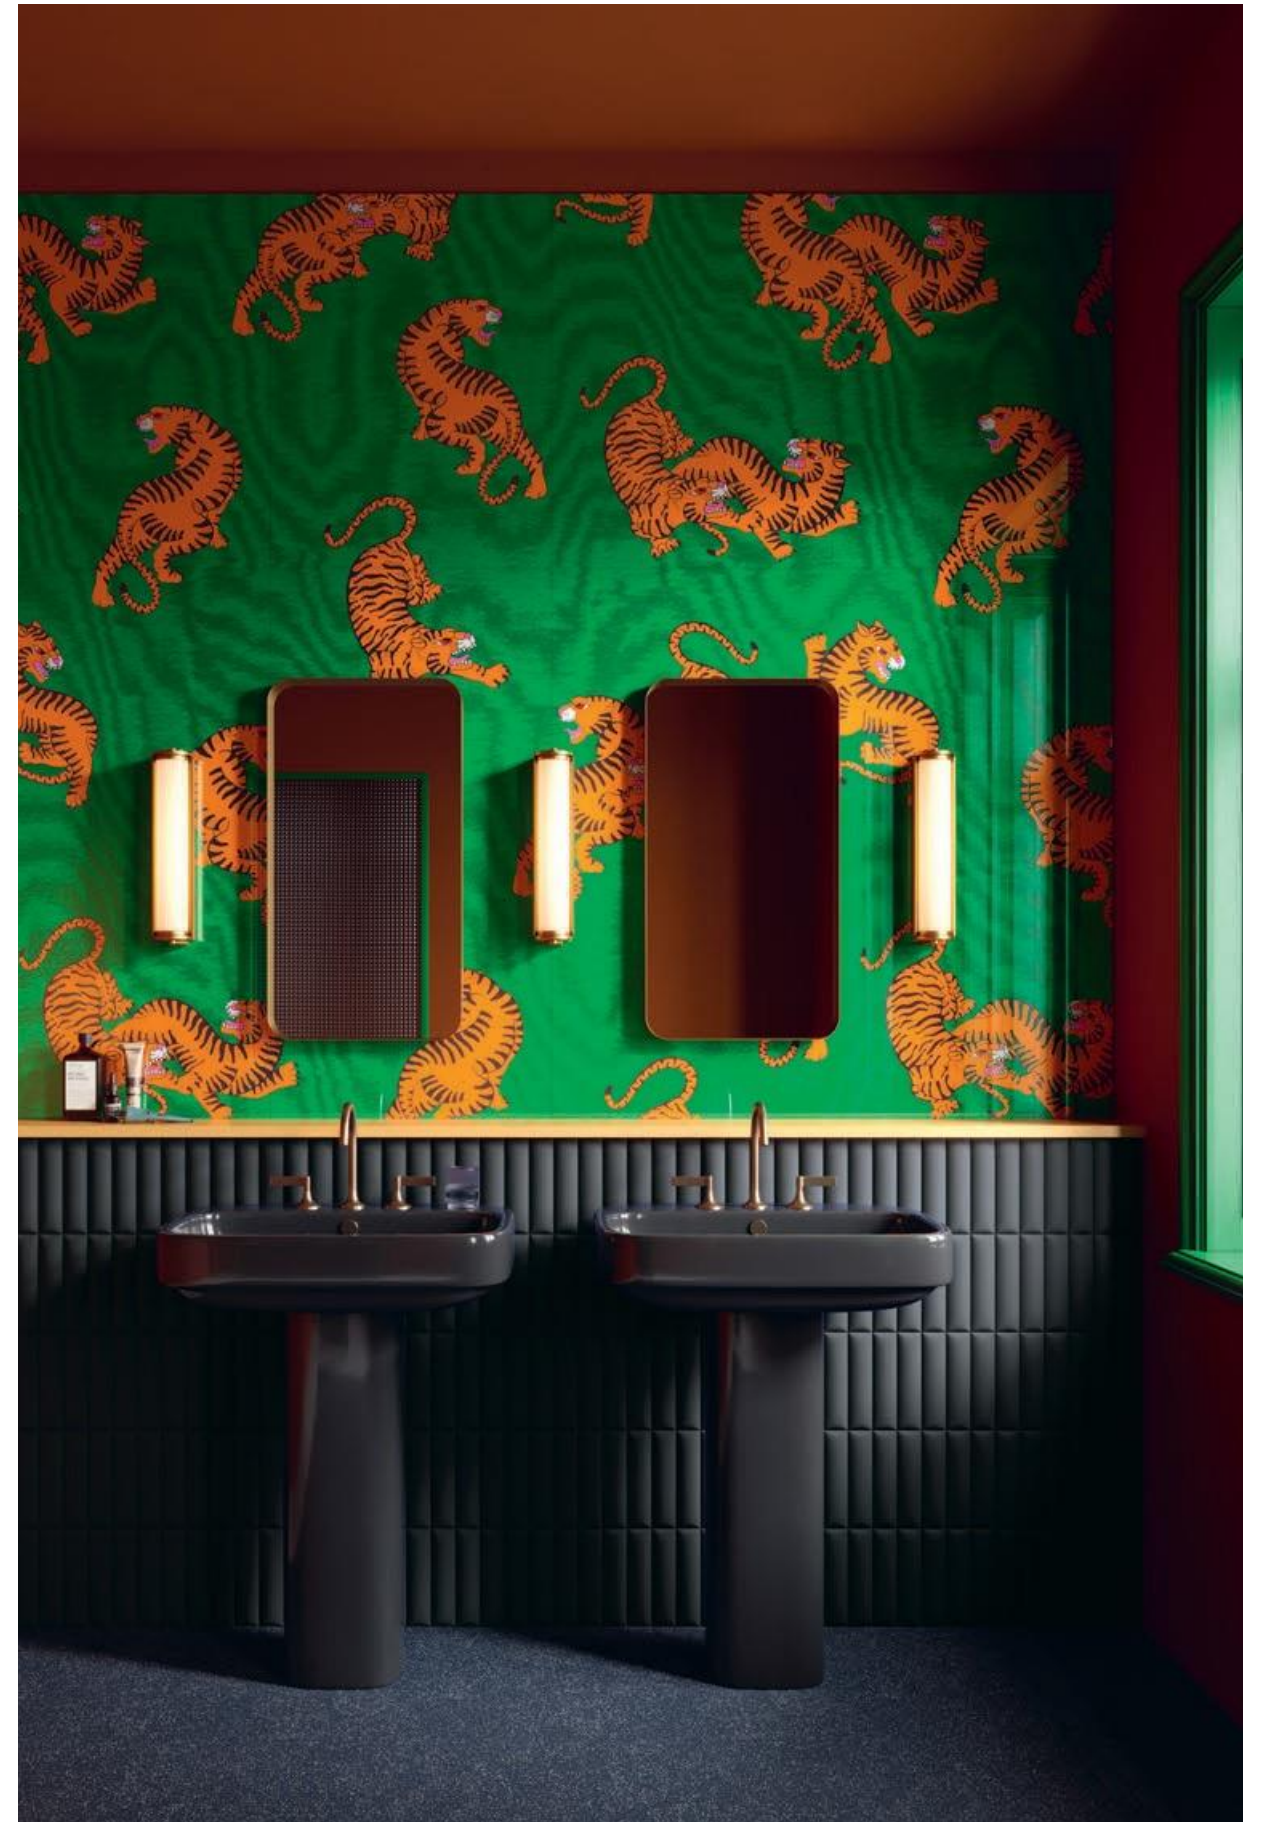

Wall Paper41 Lux Gianni 60x120 / Biscuit Dune Nocte 5x20 - Floor Cosmo Nocte 80x80