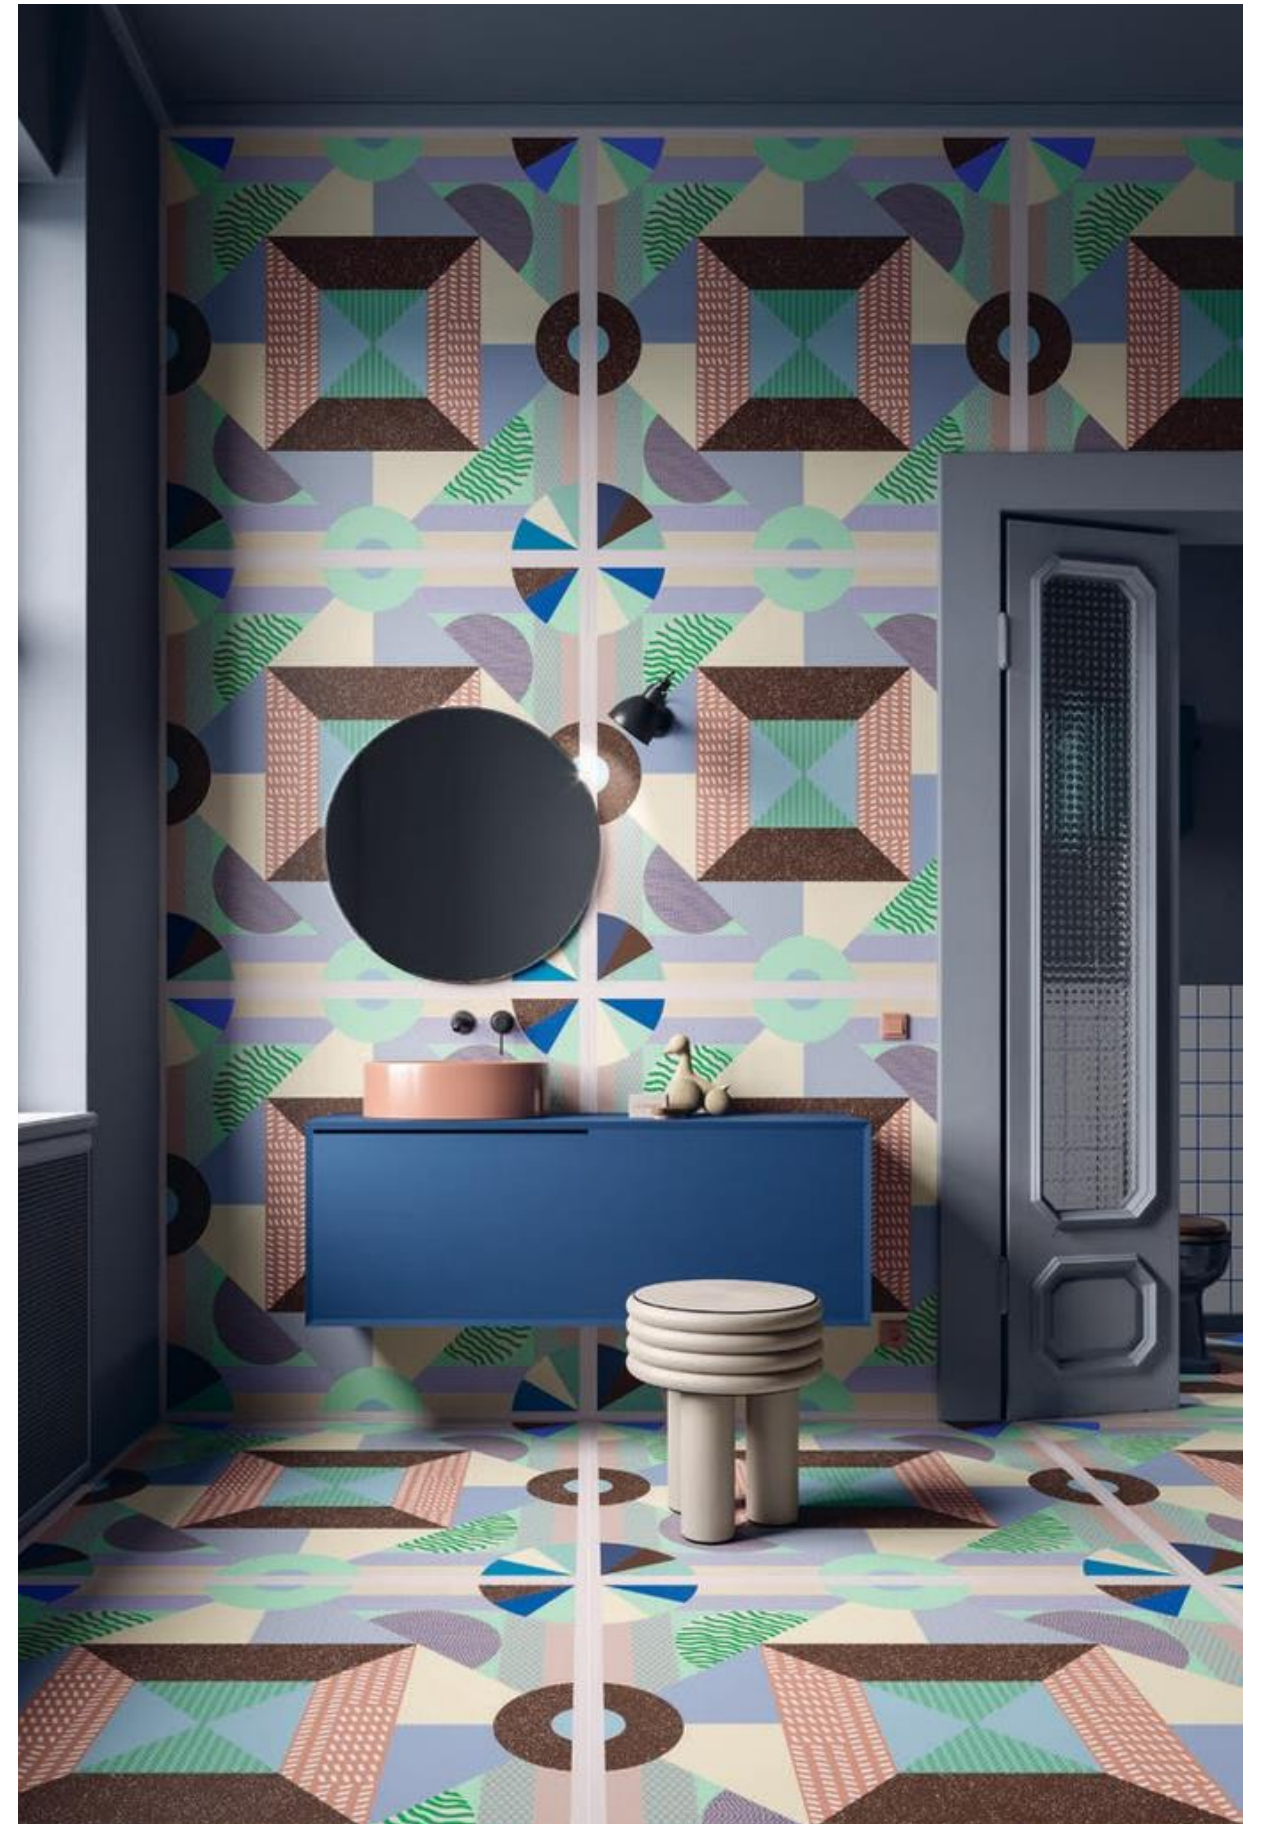

One_05 120x120