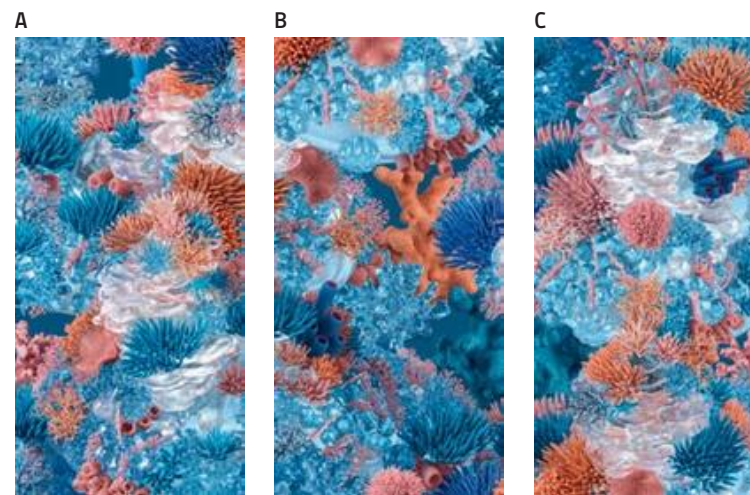

JACQUES

4100992 JACQUES

A	B	C	A	B	C
C	A	B	C	A	B
B	C	A	B	C	A
A	B	C	A	B	C