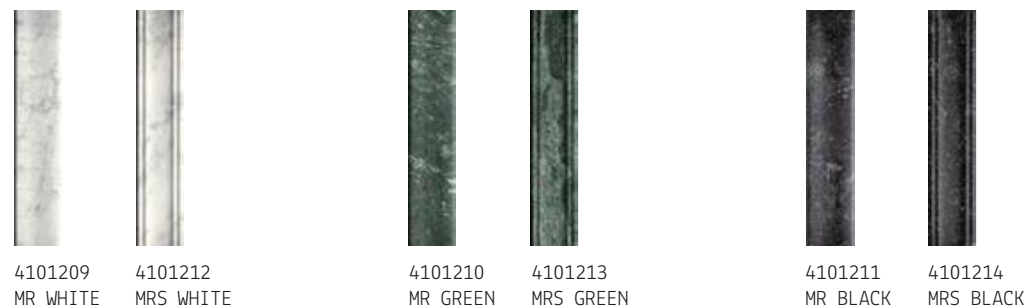

TECHNICAL DETAILS

DANDY

TECHNOLOGY PORCELLANATO SMALTATO DIGITALE HD - HD DIGITAL GLAZED PORCELAIN

FINISH OPACO - NATURAL

SIZES 18,6x18,6

THICKNESS 8,5 MM

MR - MRS

TECHNOLOGY MONOCOTTURA IN PASTA BIANCA - WHITE BODY SINGLE-FIRED WALL TILE

FINISH OPACO - MATTE

SIZES 5x25

THICKNESS 8 MM

DANDY GROUTS

DANDY colori stucchi consigliati / advised grouts colors

WHITE Kerakoll KK 4

GREEN Kerakoll KK 72

BLACK Kerakoll KK 72

DANDY PATTERNS

*HA UN VERSO DI POSA - A SPECIFIC INSTALLATION SIDE IS REQUIRED

AL FINE DI ESALTARE L'ASPETTO ARTIGIANALE DEL PRODOTTO, I TONI E I CALIBRI PRESENTANO LIEVI DIFFERENZE. CONSIGLIAMO UNA FUGA DI 3/4 MM ADATTA A PRODOTTI NATURALI. SHADES AND CALIBERS, IN ORDER TO OBTAIN AN ARTIGIANAL AND UNIQUE EFFECTS, MAY PRESENTS LITTLE DIFFERENCES. WE RECOMMEND A JOINT OF 3/4 MM SUITABLE FOR NATURAL PRODUCTS.

[TECHNICAL FEATURES AND PACKING - CLICK HERE](#)