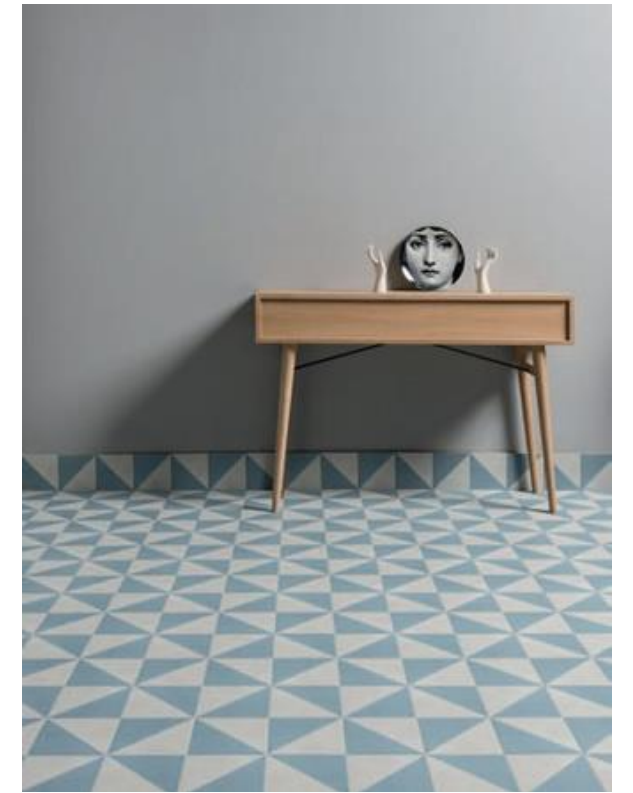

Futura Half Blue 15x15