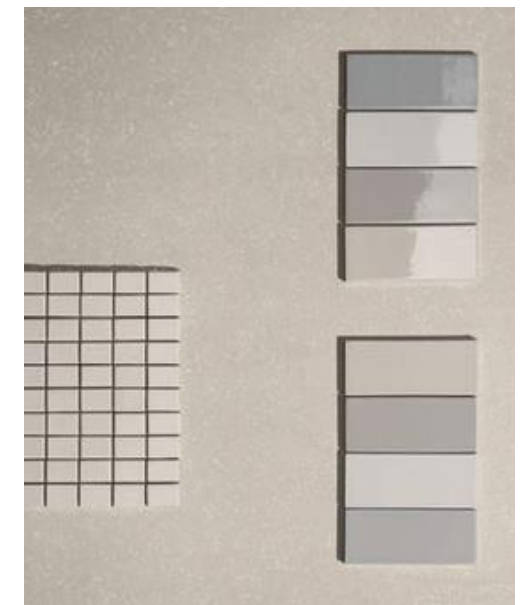

COSMO GRIGIO

COSMO GRIGIO - MICRO COSMO MOSAIC BIANCO
BRICK LUX GRIGIO - BRICK MATTE GRIGIO