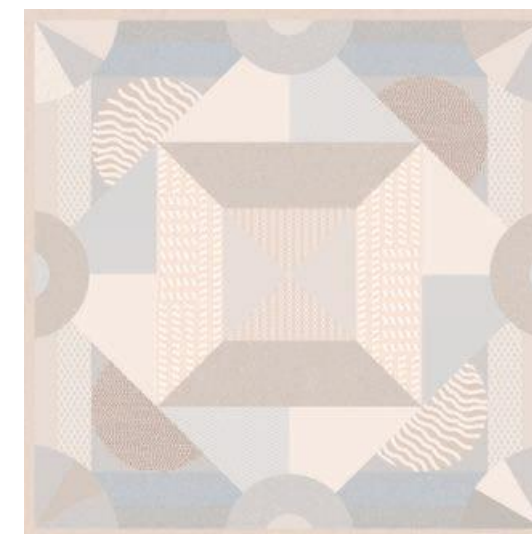

4100888 ONE_02

HA UN VERSO DI POSA - A SPECIFIC INSTALLATION SIDE IS REQUIRED

[TECHNICAL FEATURES AND PACKING - CLICK HERE](#)