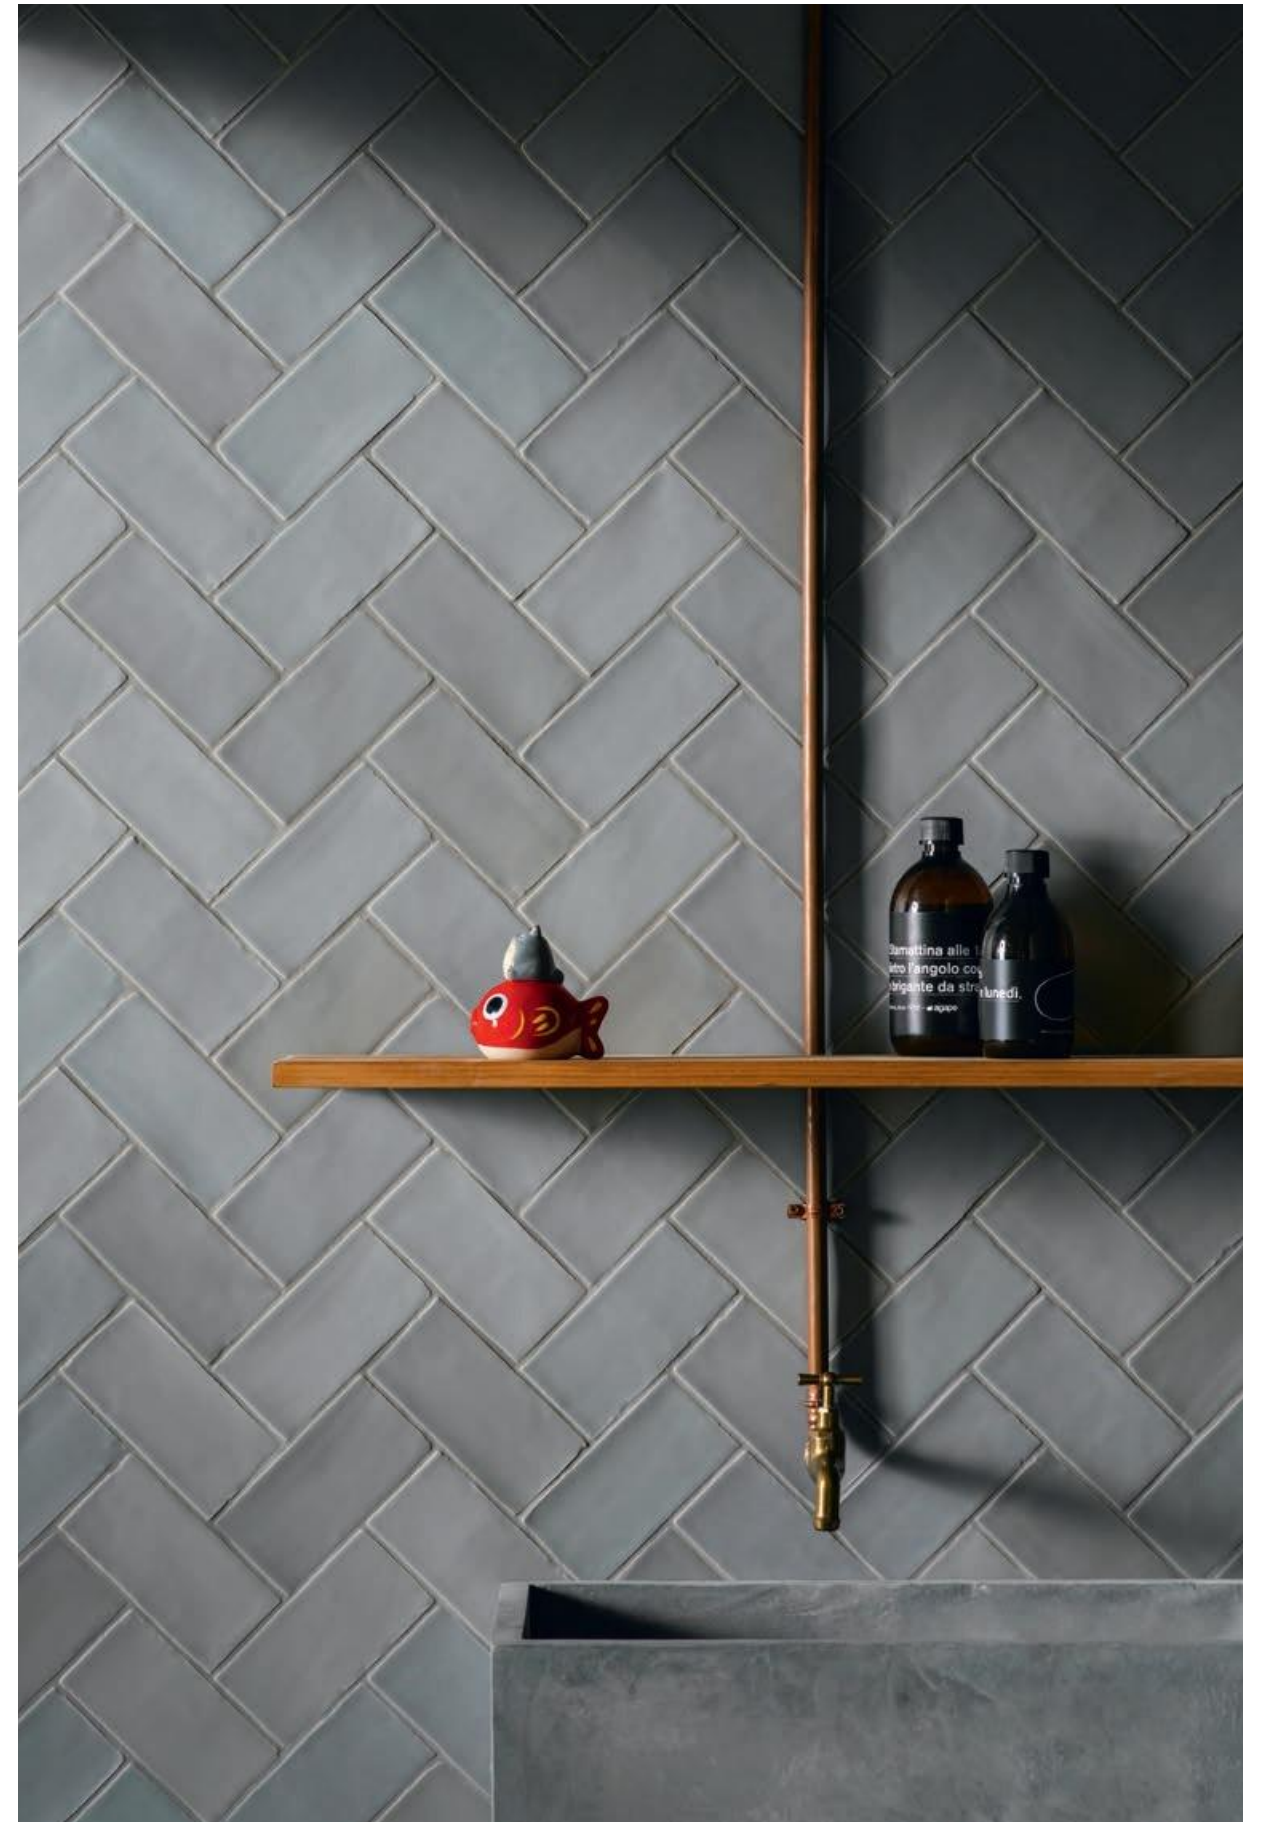

NERO

colori stucchi consigliati / advised grouts colors

Kerakoll KK 2

Kerakoll KK 6

Kerakoll KK 12

[PACKING - CLICK HERE](#)

HOPS

Hops Lux Nero 7,5x15