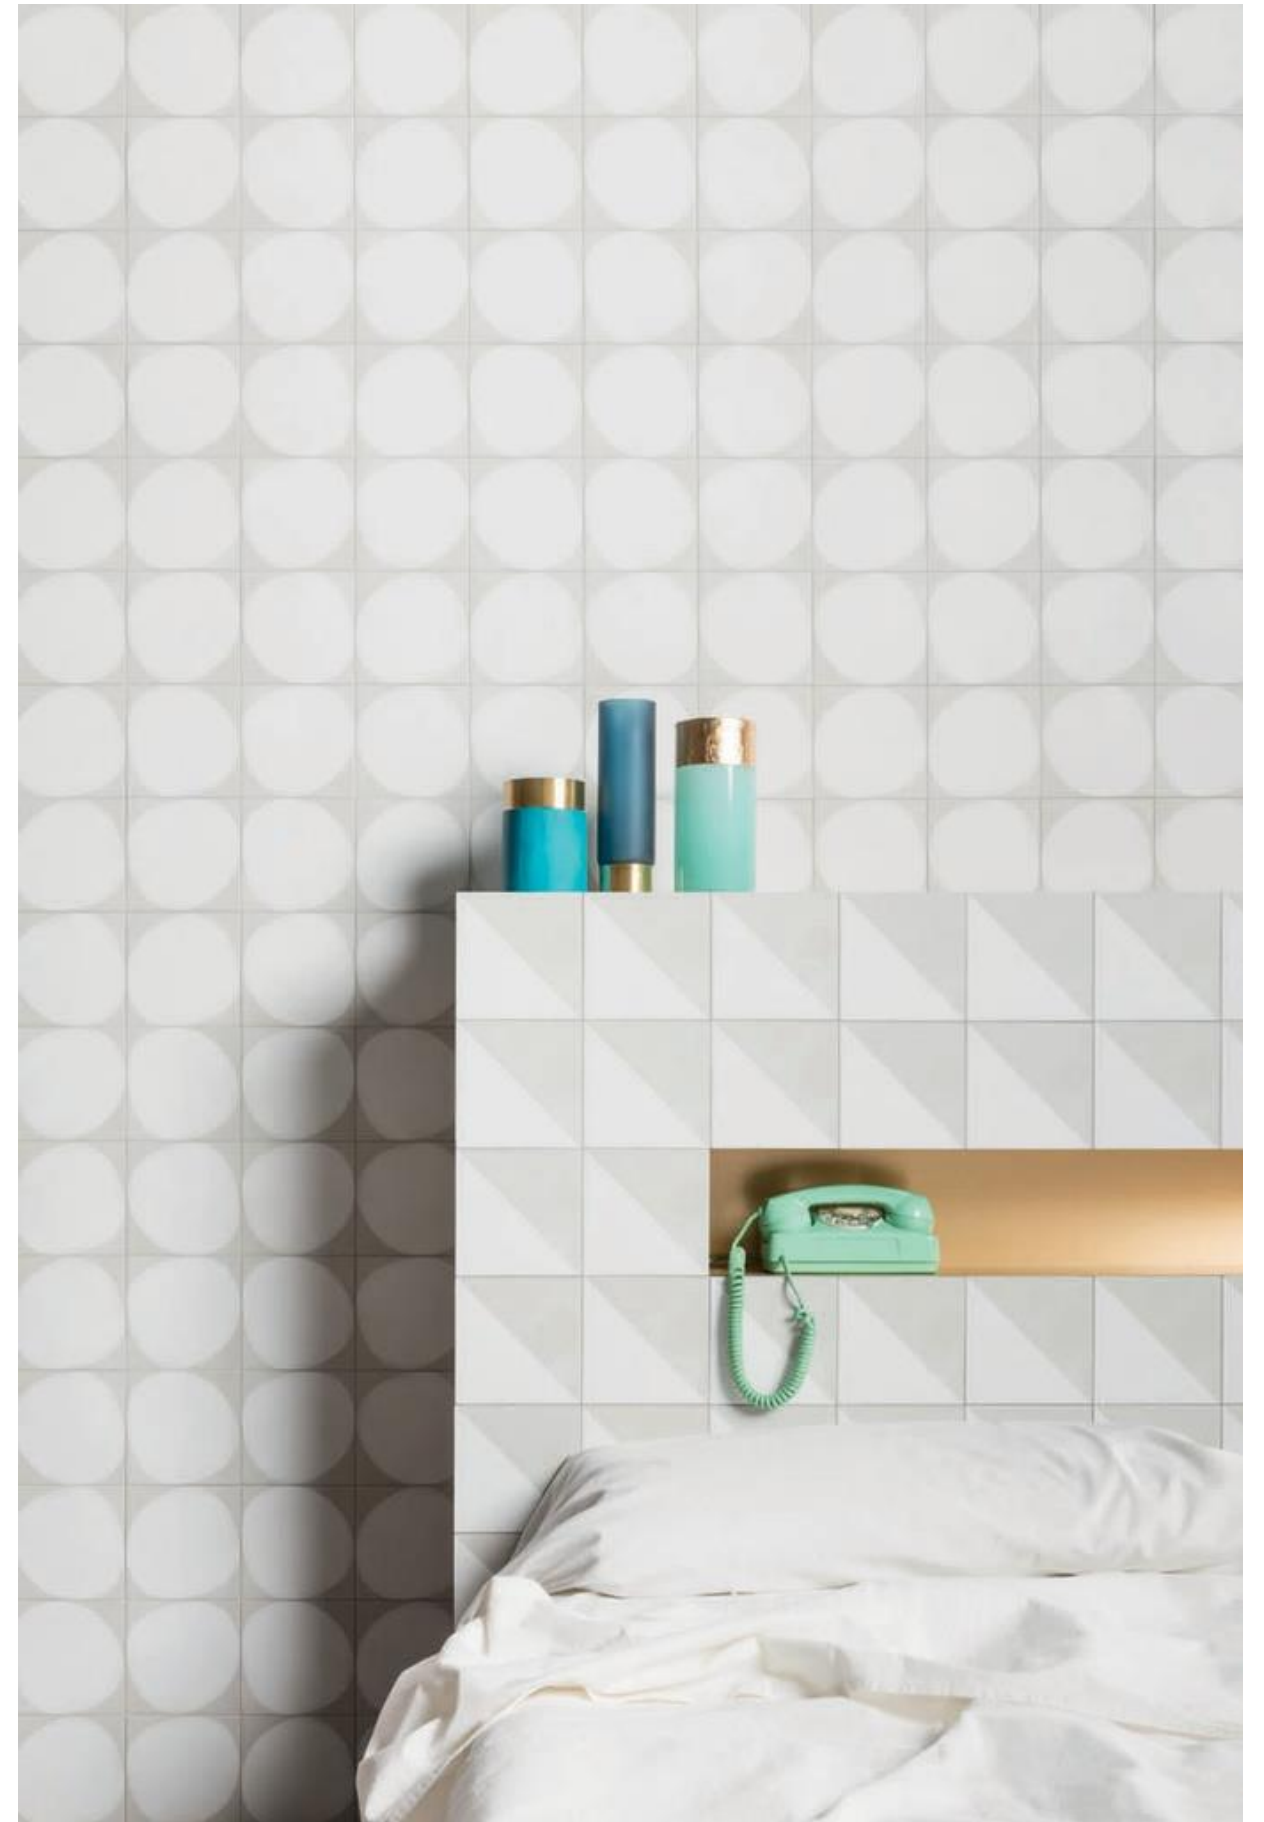

PULP GROUTS

PULP
ALL COLORS

colori stucchi consigliati / advised grouts colors
Kerakoll KK 2

FUTURA

Wall Futura Grid Black 15x15 - Floor Futura Drop Black 15x15

Futura Drop White - Futura Half White 15x15

Futura Half Rose - Futura Rose / Drop White / Grey / T Rose / Drop Rose 15x15