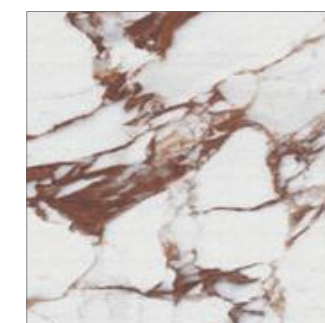

GREEN

BLUE

DOUBLE POLISHED

RAW

PULP SIZES

60X120

10X60

MOSAIC 10X10
NET 30X30