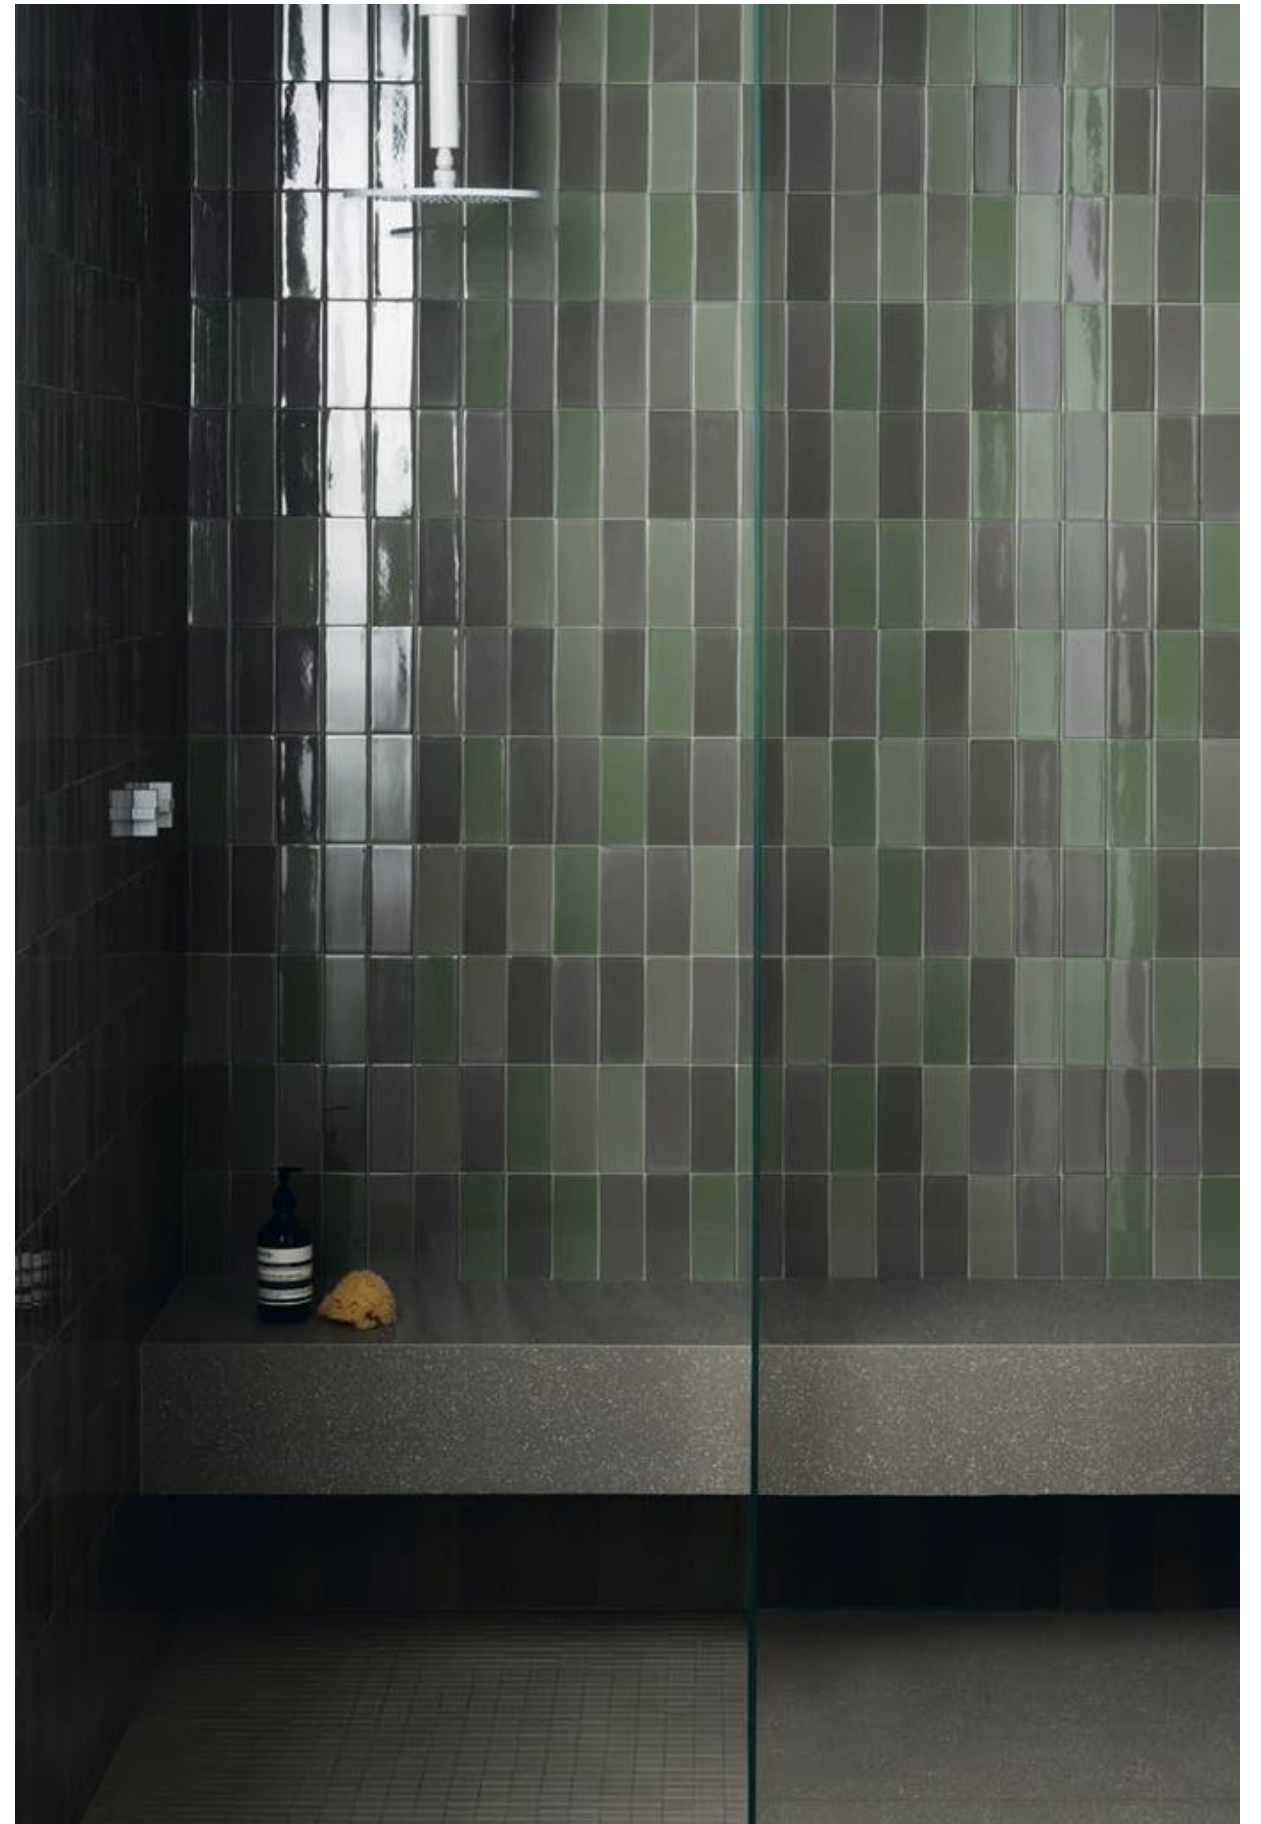

Wall Brick Lux Verde 6,5x15,5 - Floor Cosmo Verde 80x80 / Micro Cosmo Verde 29,5x29,5 - Bench Cosmo Verde 80x80