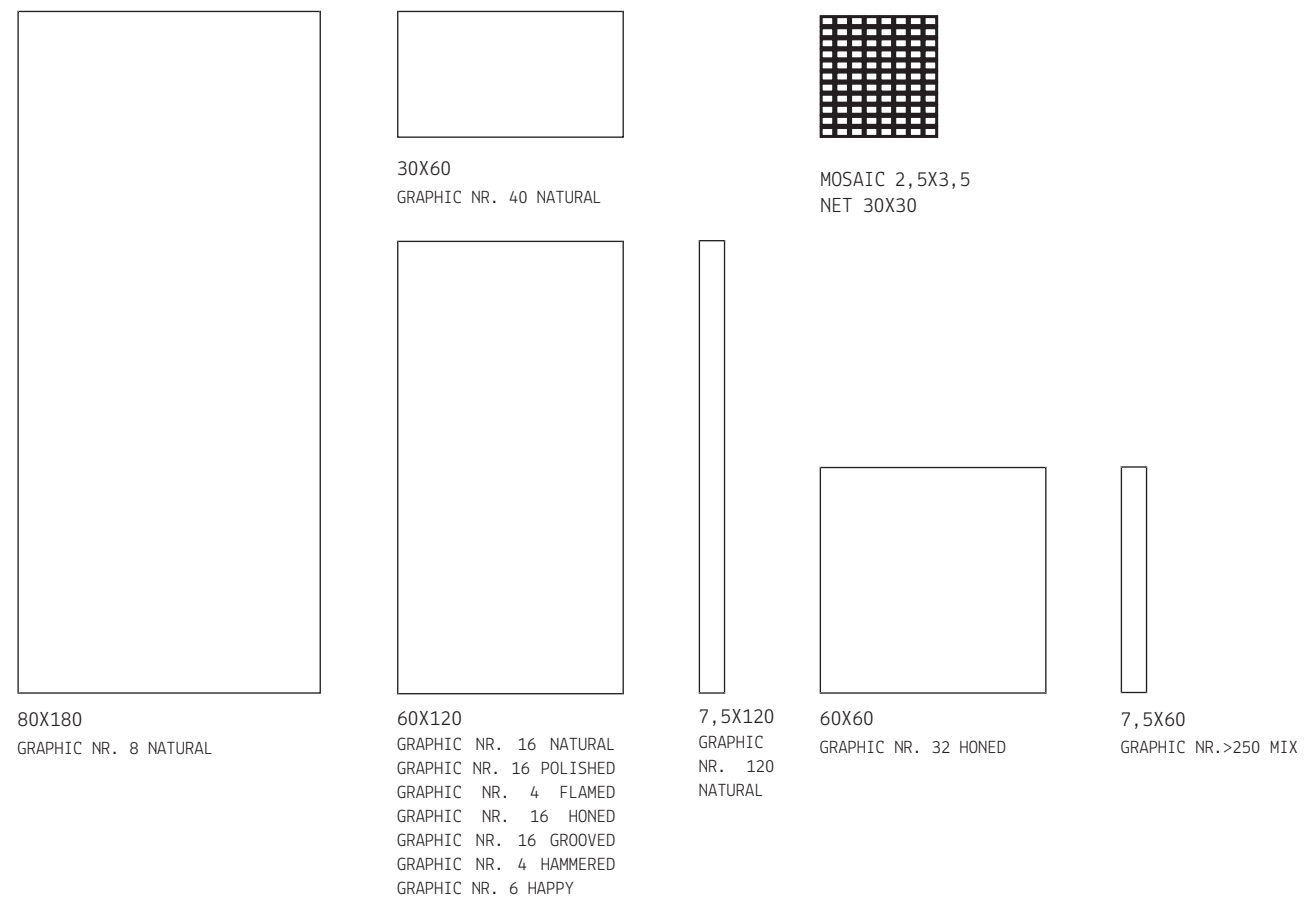

[TECHNICAL FEATURES AND PACKING - CLICK HERE](#)

SCW SIZES

IN OGNI SCATOLA CI SONO 3 PEZZI DESTRI E 3 PZ SINISTRI.
IN EVERY BOX THERE ARE 3 RIGHT PIECES AND 3 LEFT PIECES.

SCW GROUTS

SCW

SUPERCLASSICA SCW
BLOOM MANDARINO
BLOOM BIANCO
WAFFLE MANDARINO
WAFFLE BIANCO