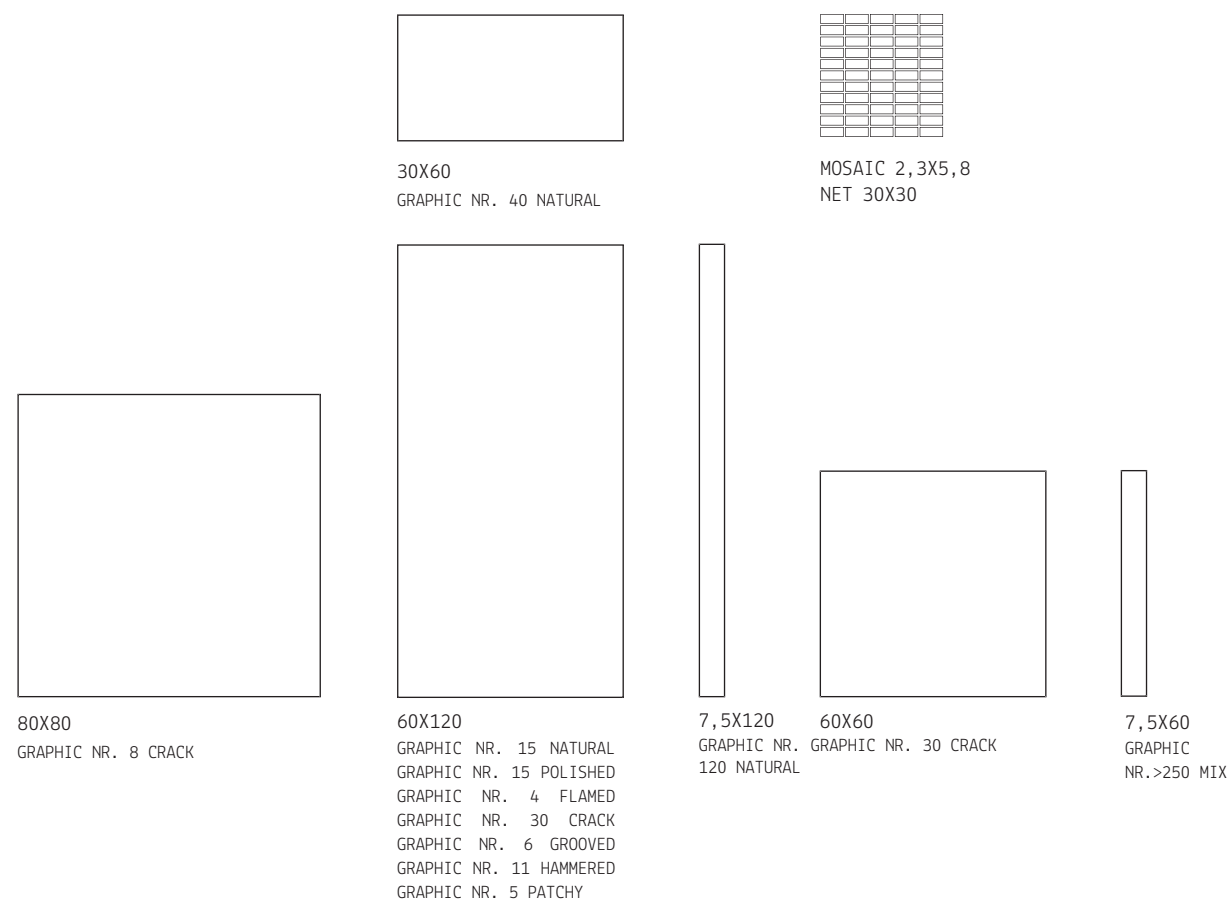

[TECHNICAL FEATURES AND PACKING - CLICK HERE](#)

SCG SIZES

IN OGNI SCATOLA CI SONO 3 PEZZI DESTRI E 3 PZ SINISTRI.
IN EVERY BOX THERE ARE 3 RIGHT PIECES AND 3 LEFT PIECES.

RIVIERA

SCG SIZES AND TEXTURES

SCG CODES