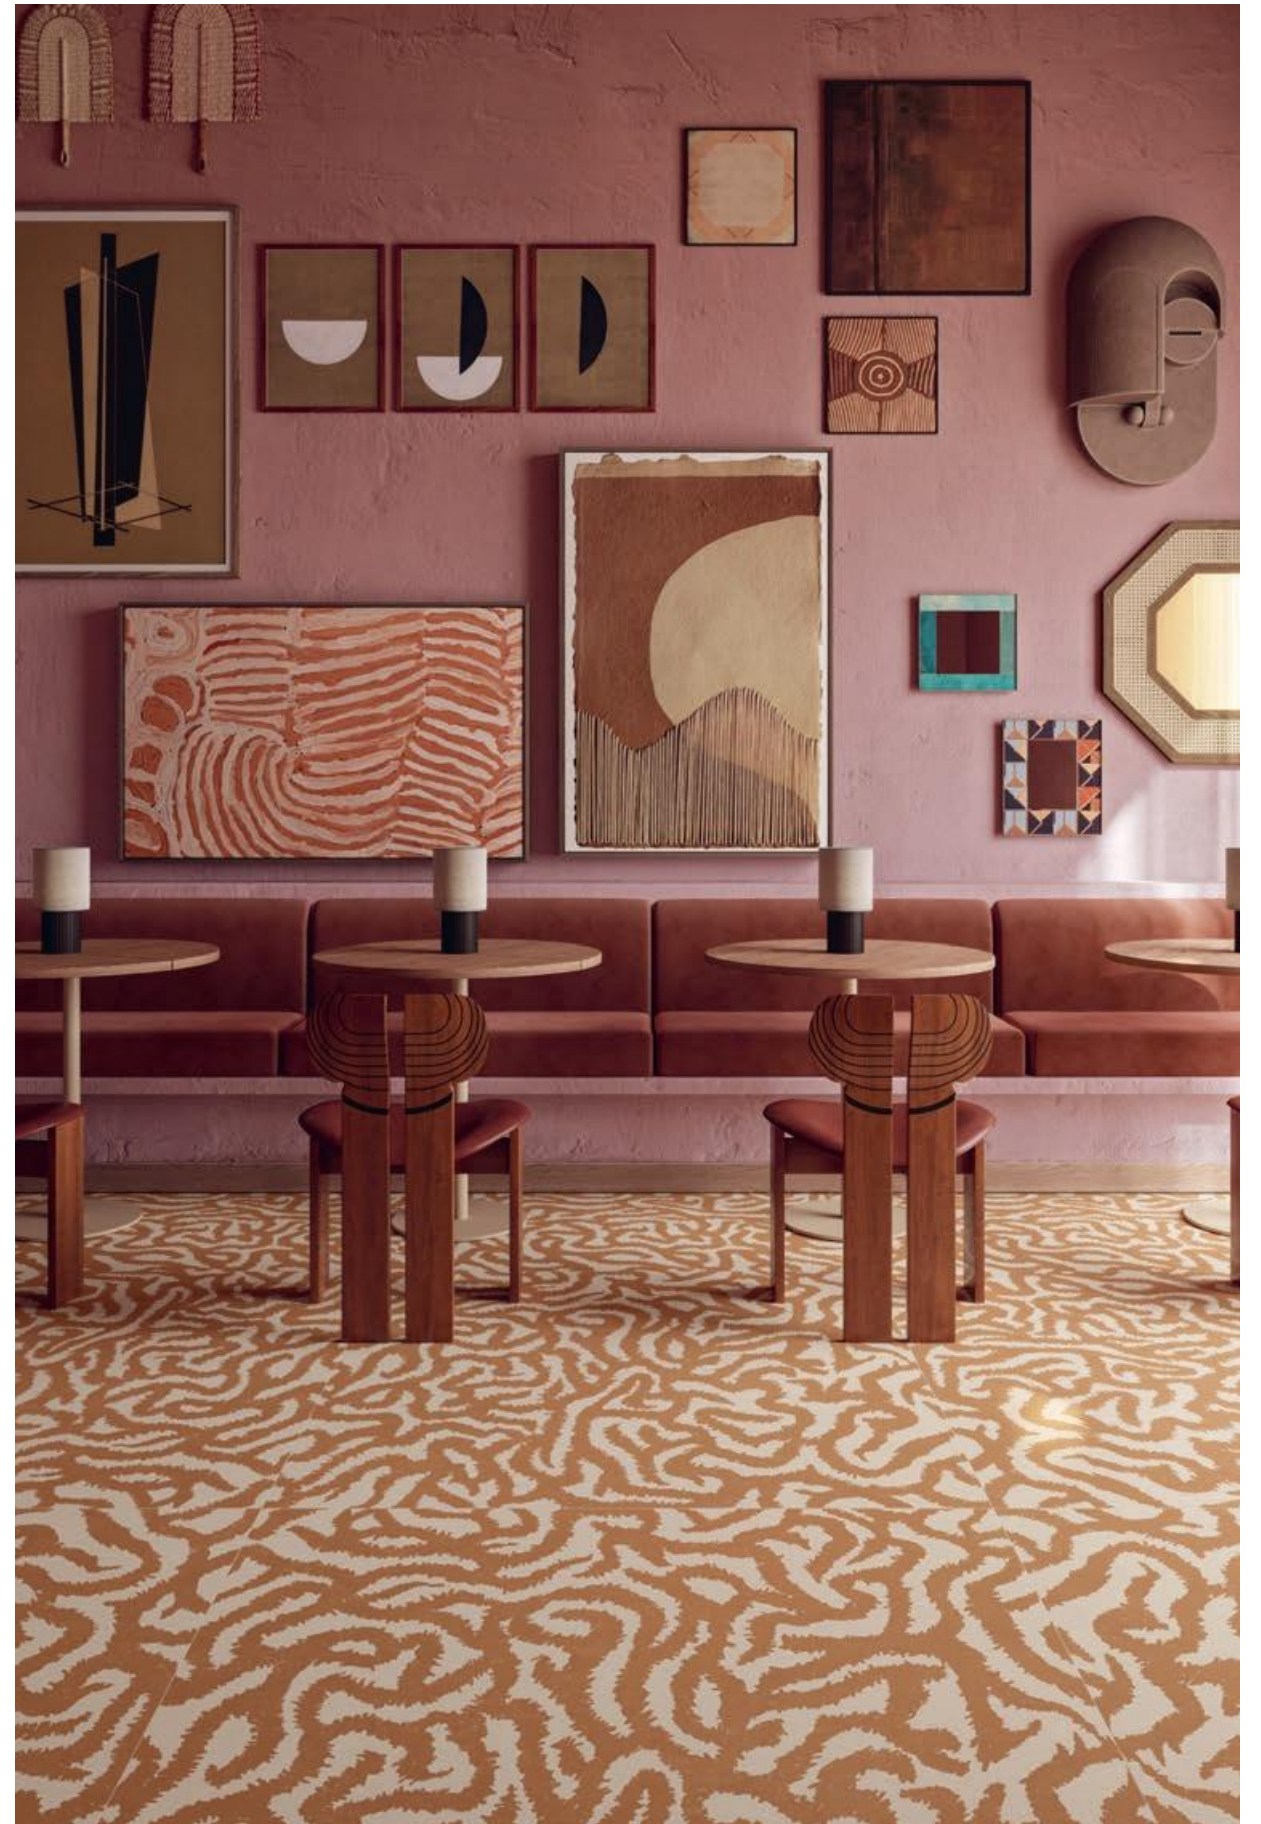

Nok Terra

Nok Taupe

Nok Ebony

Nok Totem Ivory 6,5x20

Wall Nok Totem Ebony 6,5x20 - Floor Nok Snake Ebony 120x120

Nok Crock Ebony 40x40

Nok Snake Terra 120x120

TECHNICAL DETAILS