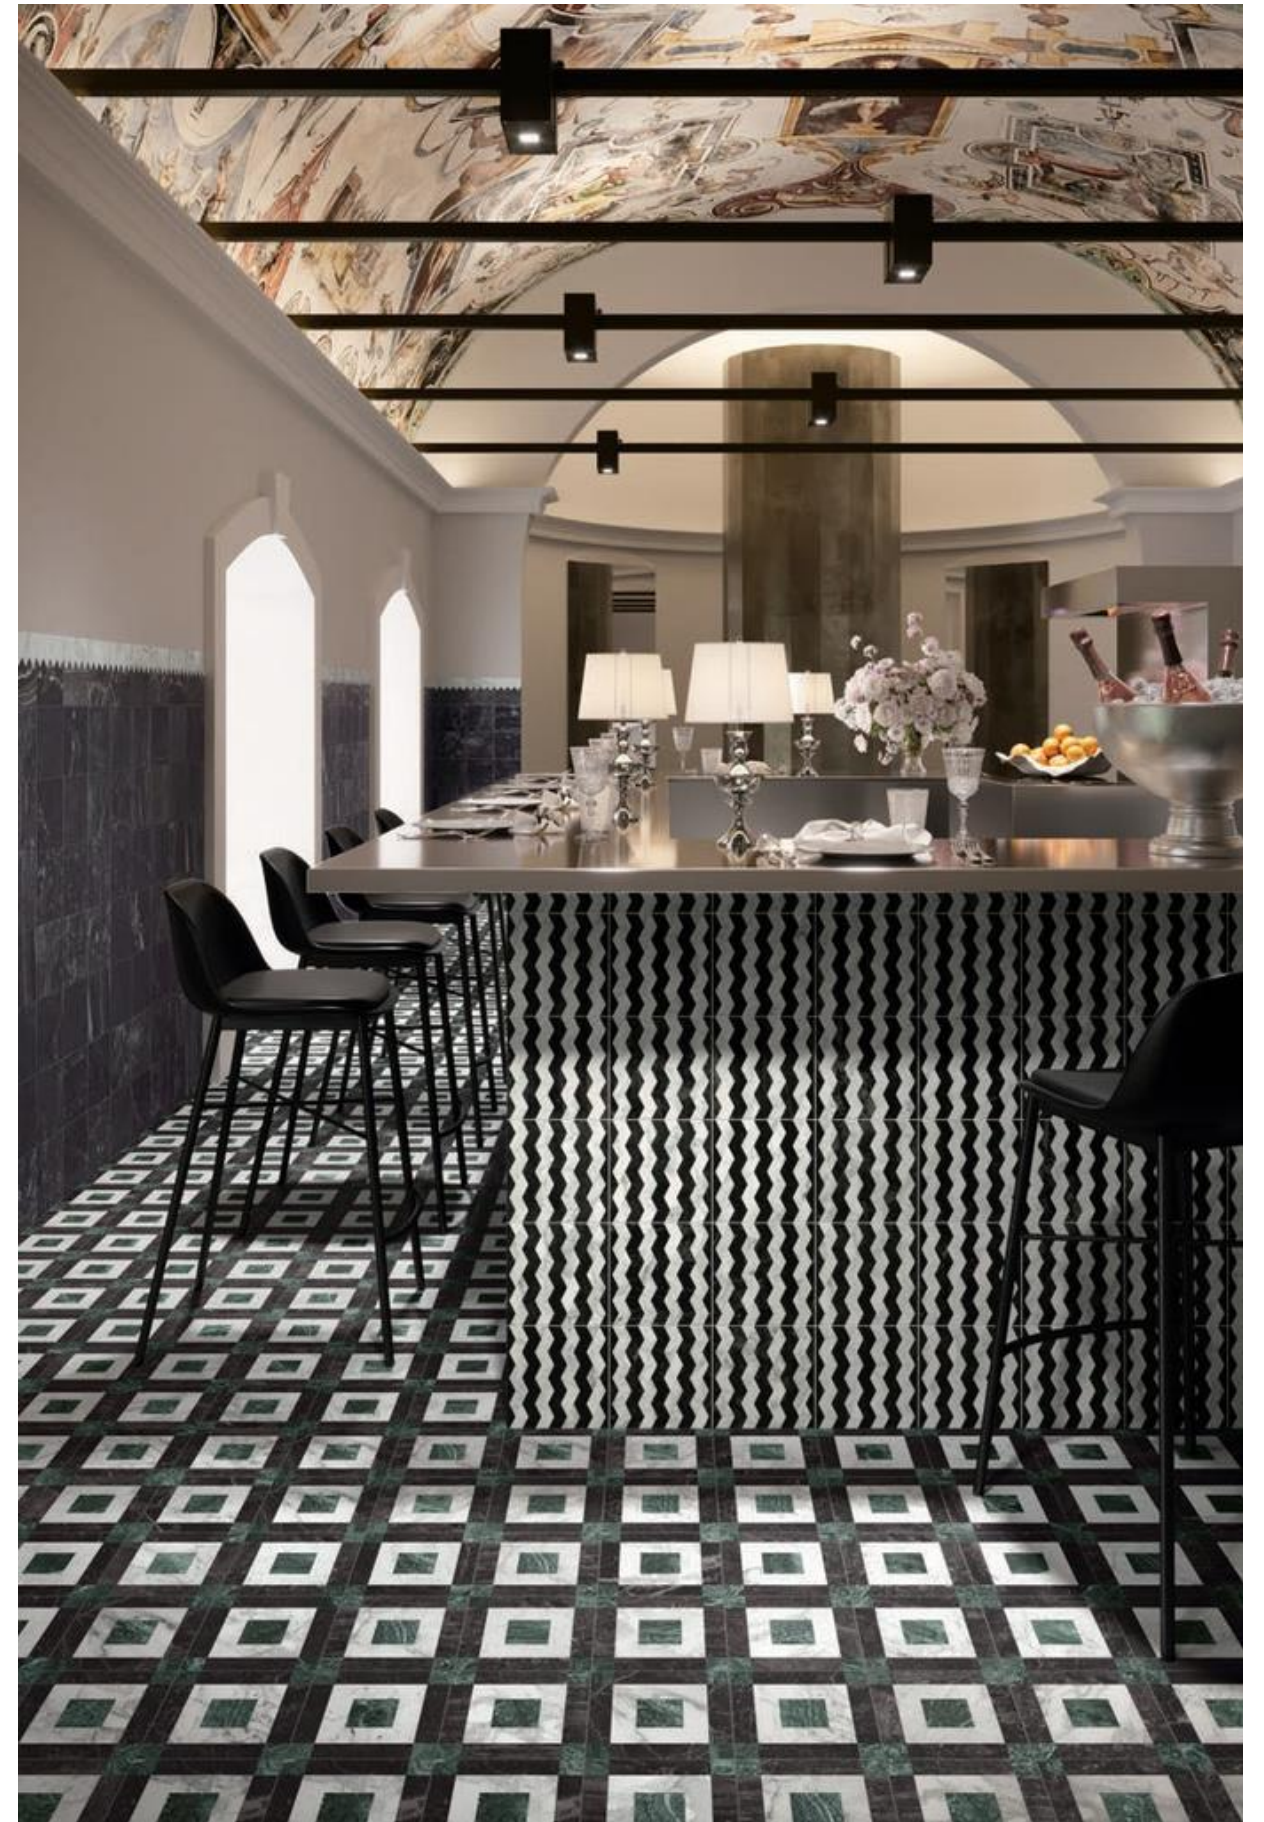

Wall Dandy Black / Dandy Comb Black_White / Dandy Ribbon Black_White - Floor Dandy Square 18,6x18,6