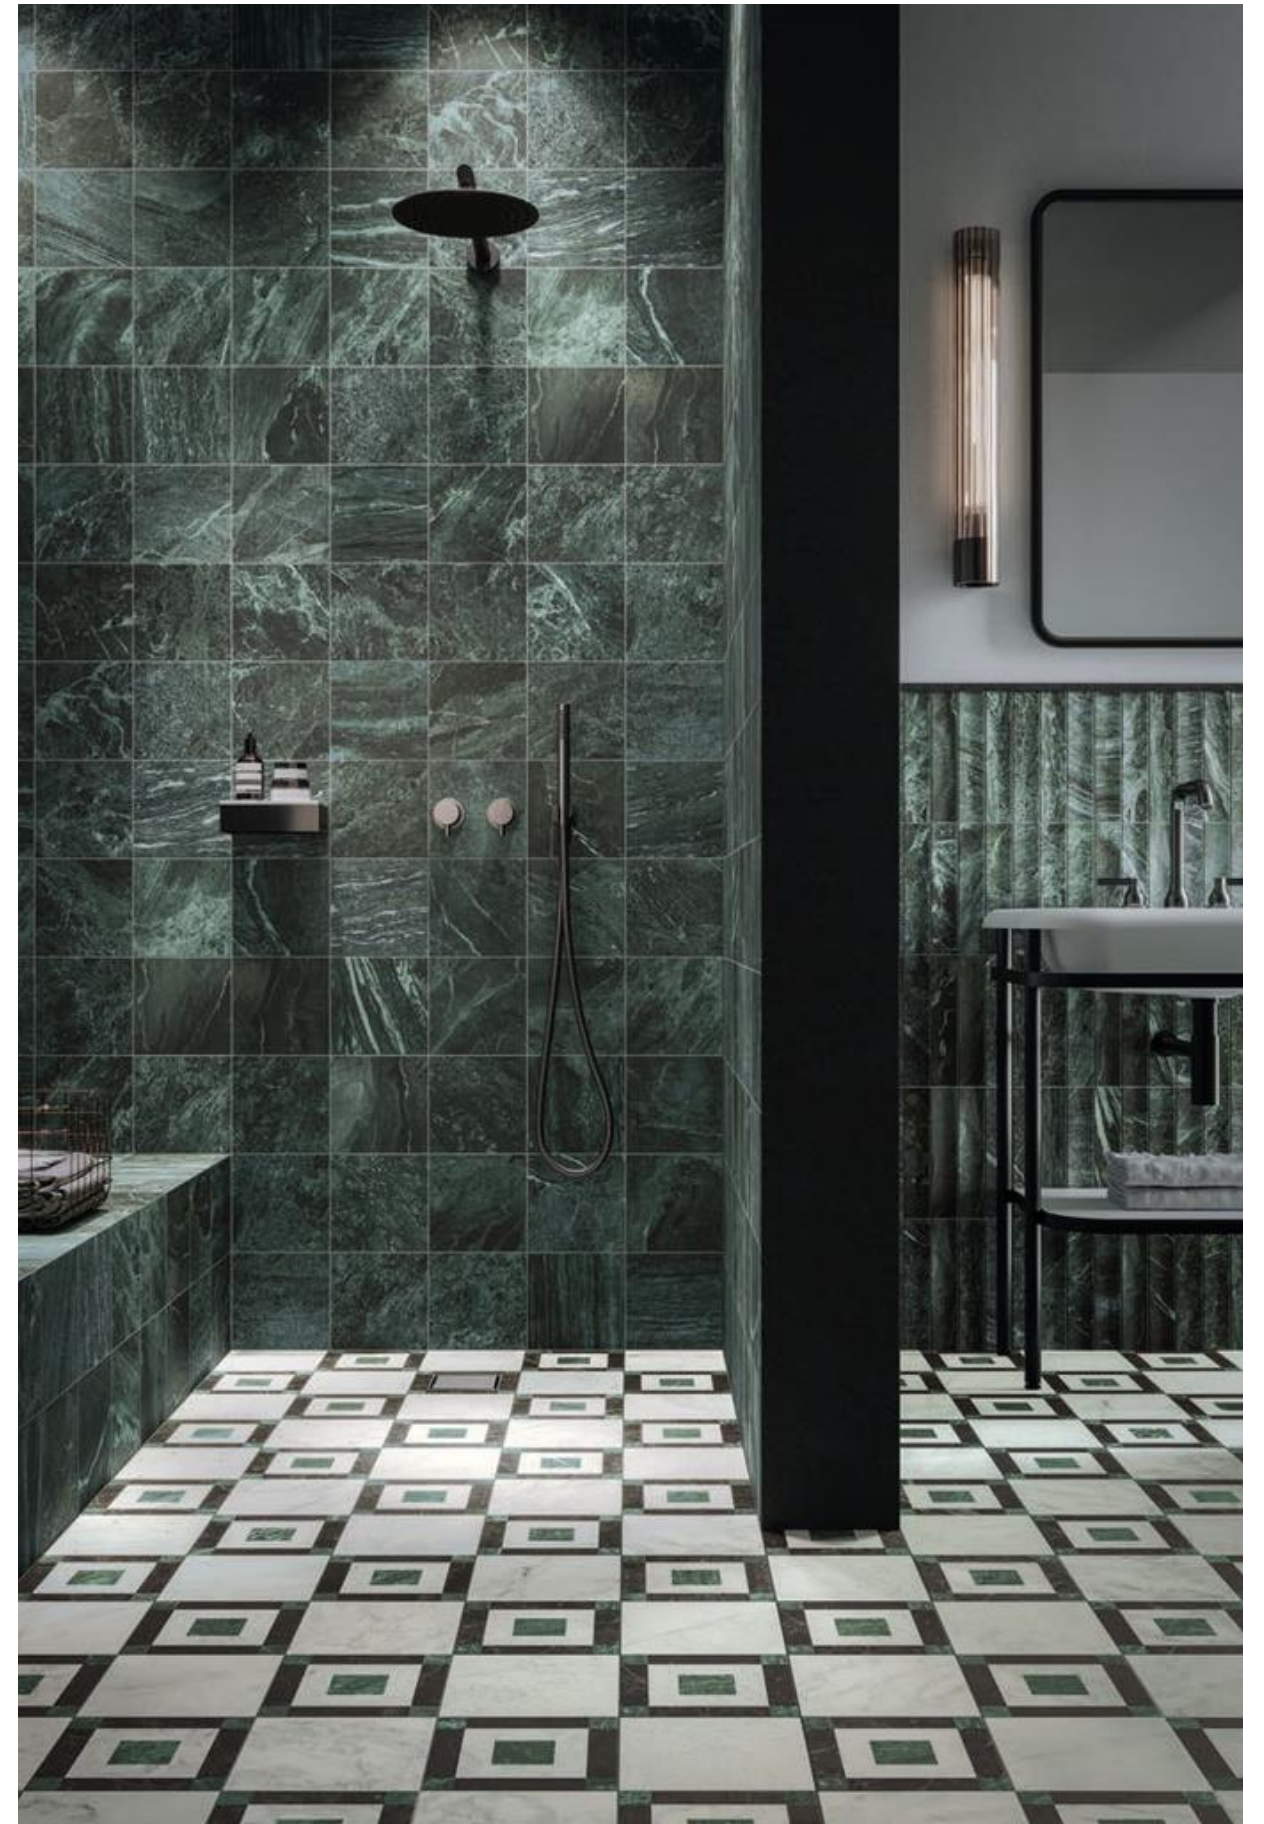

Wall Dandy Green 18,6x18,6 - Dandy MR Green 5x25 - Floor Dandy Square / Dandy White 18,6x18,6