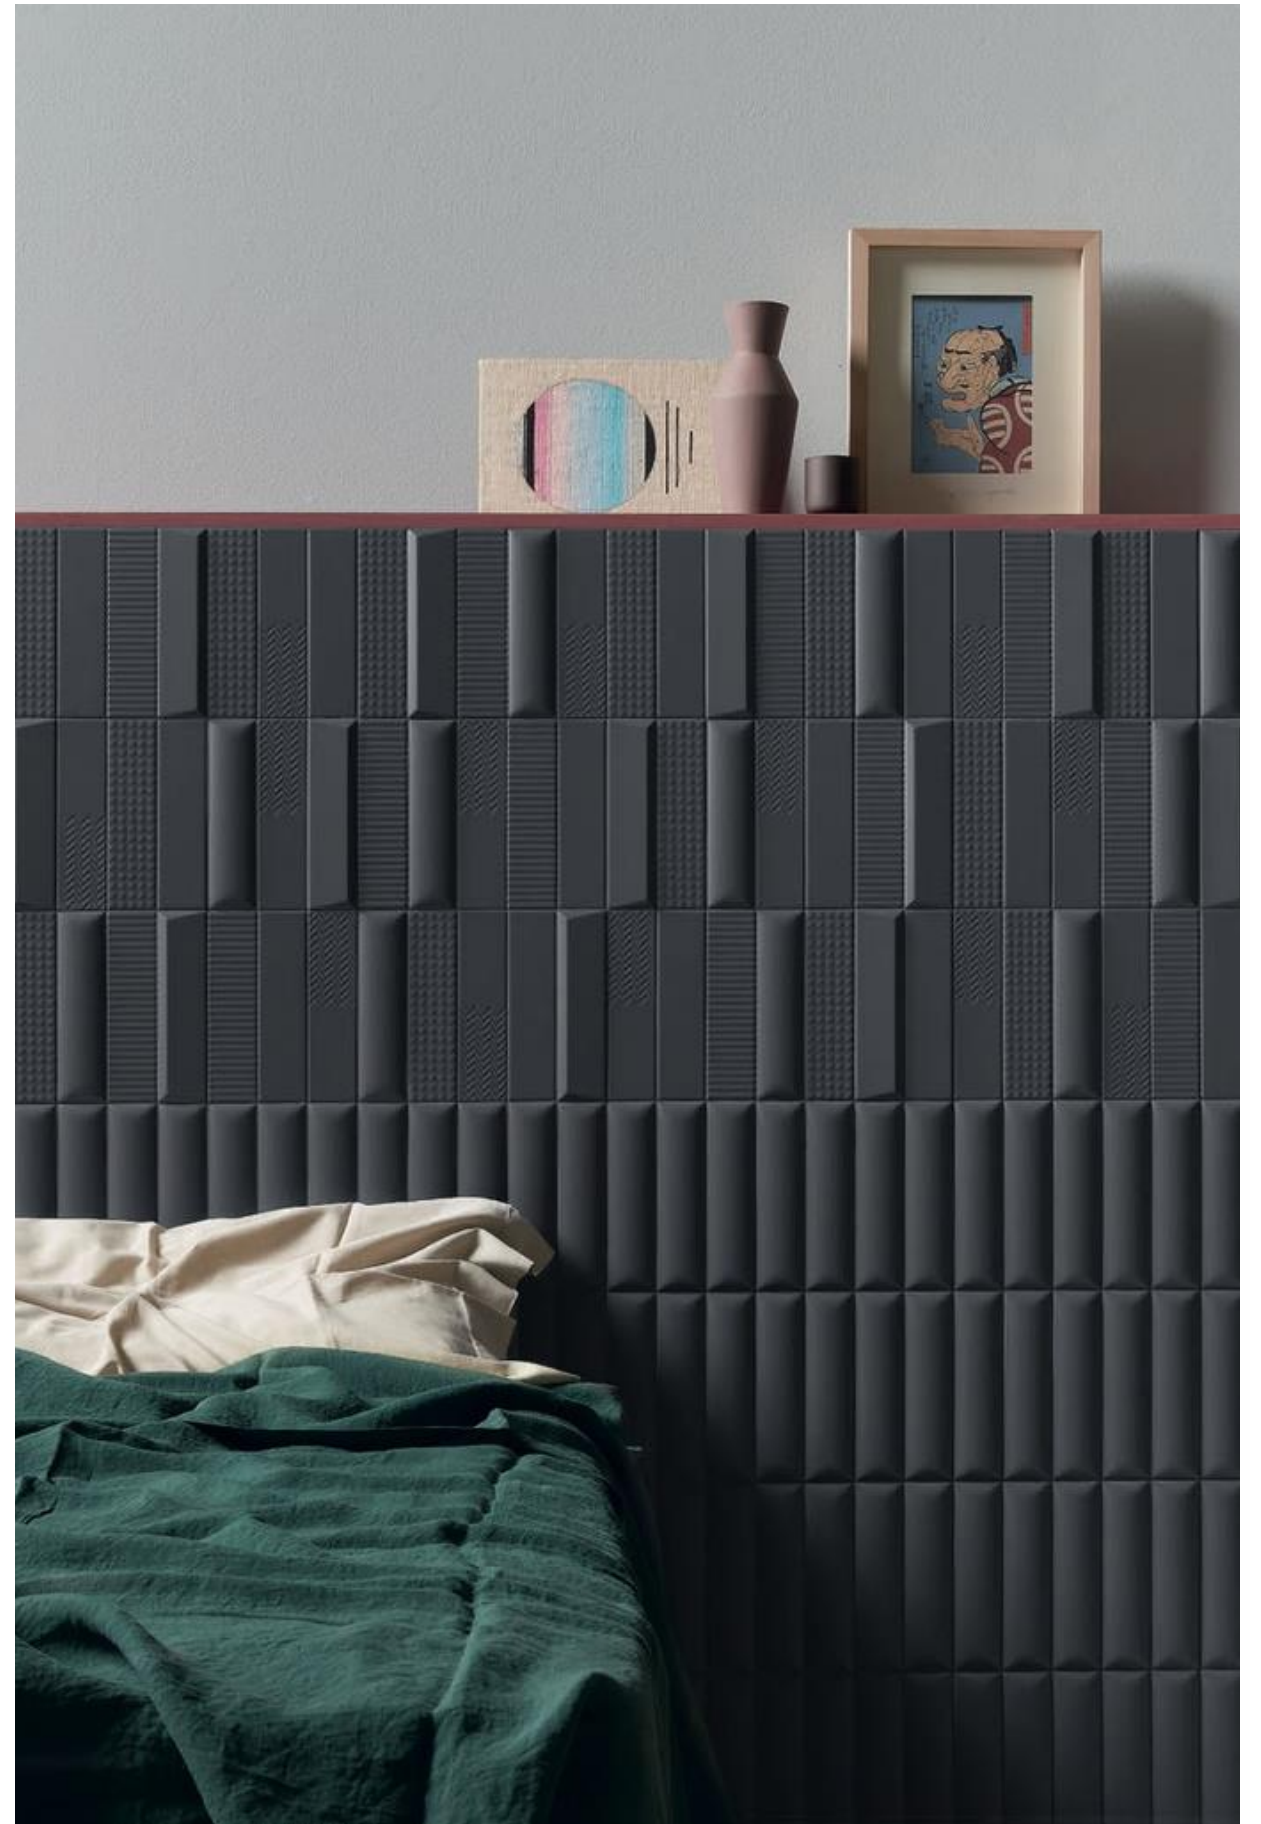

Biscuit Terra Stud 5x20

Biscuit Terra Plain / Dune 5x20

Wall Biscuit Bordeaux Dune / Plain 5x20 - Floor Pixel41 04 Bordeaux 11,55x11,55

Biscuit Salvia Peak 5x20

Biscuit Notte Strip / Plain / Dune / Peak / Stud / Waves 5x20