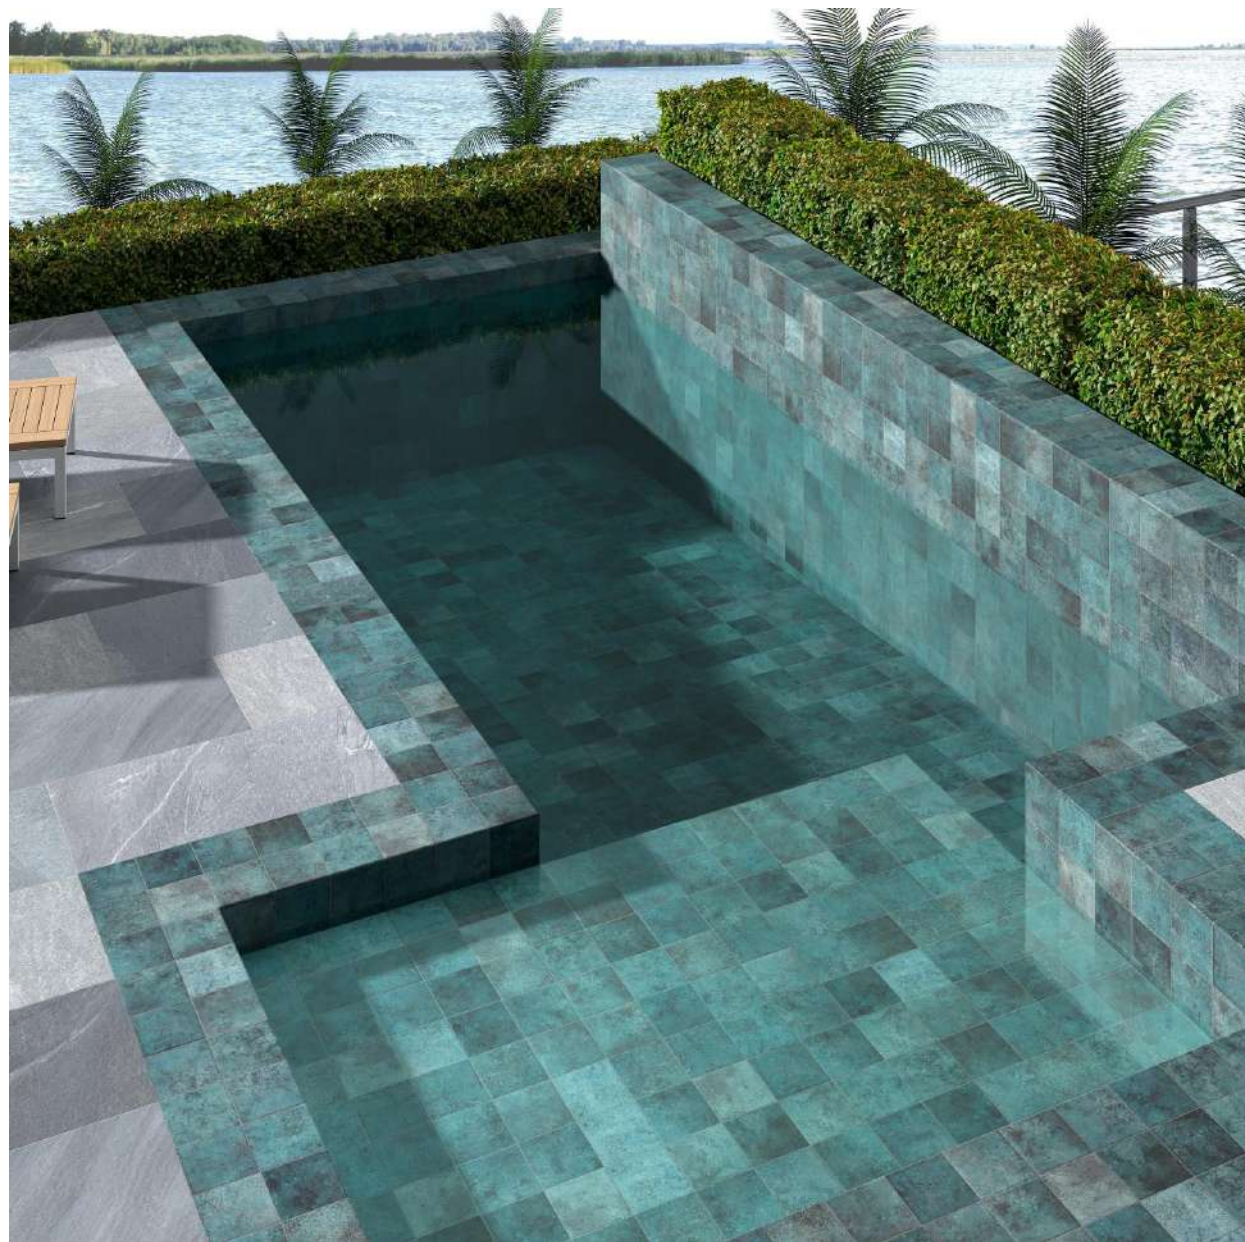

TURQUOISE

6X6

(RA109 6X6M01)

ANTI-SLIP

STONE 022

PORCELAIN

DARK GRAY
24X48
(RS109 24X48M01)

LIGHT GRAY 24X48
(RS110 24X48M01)